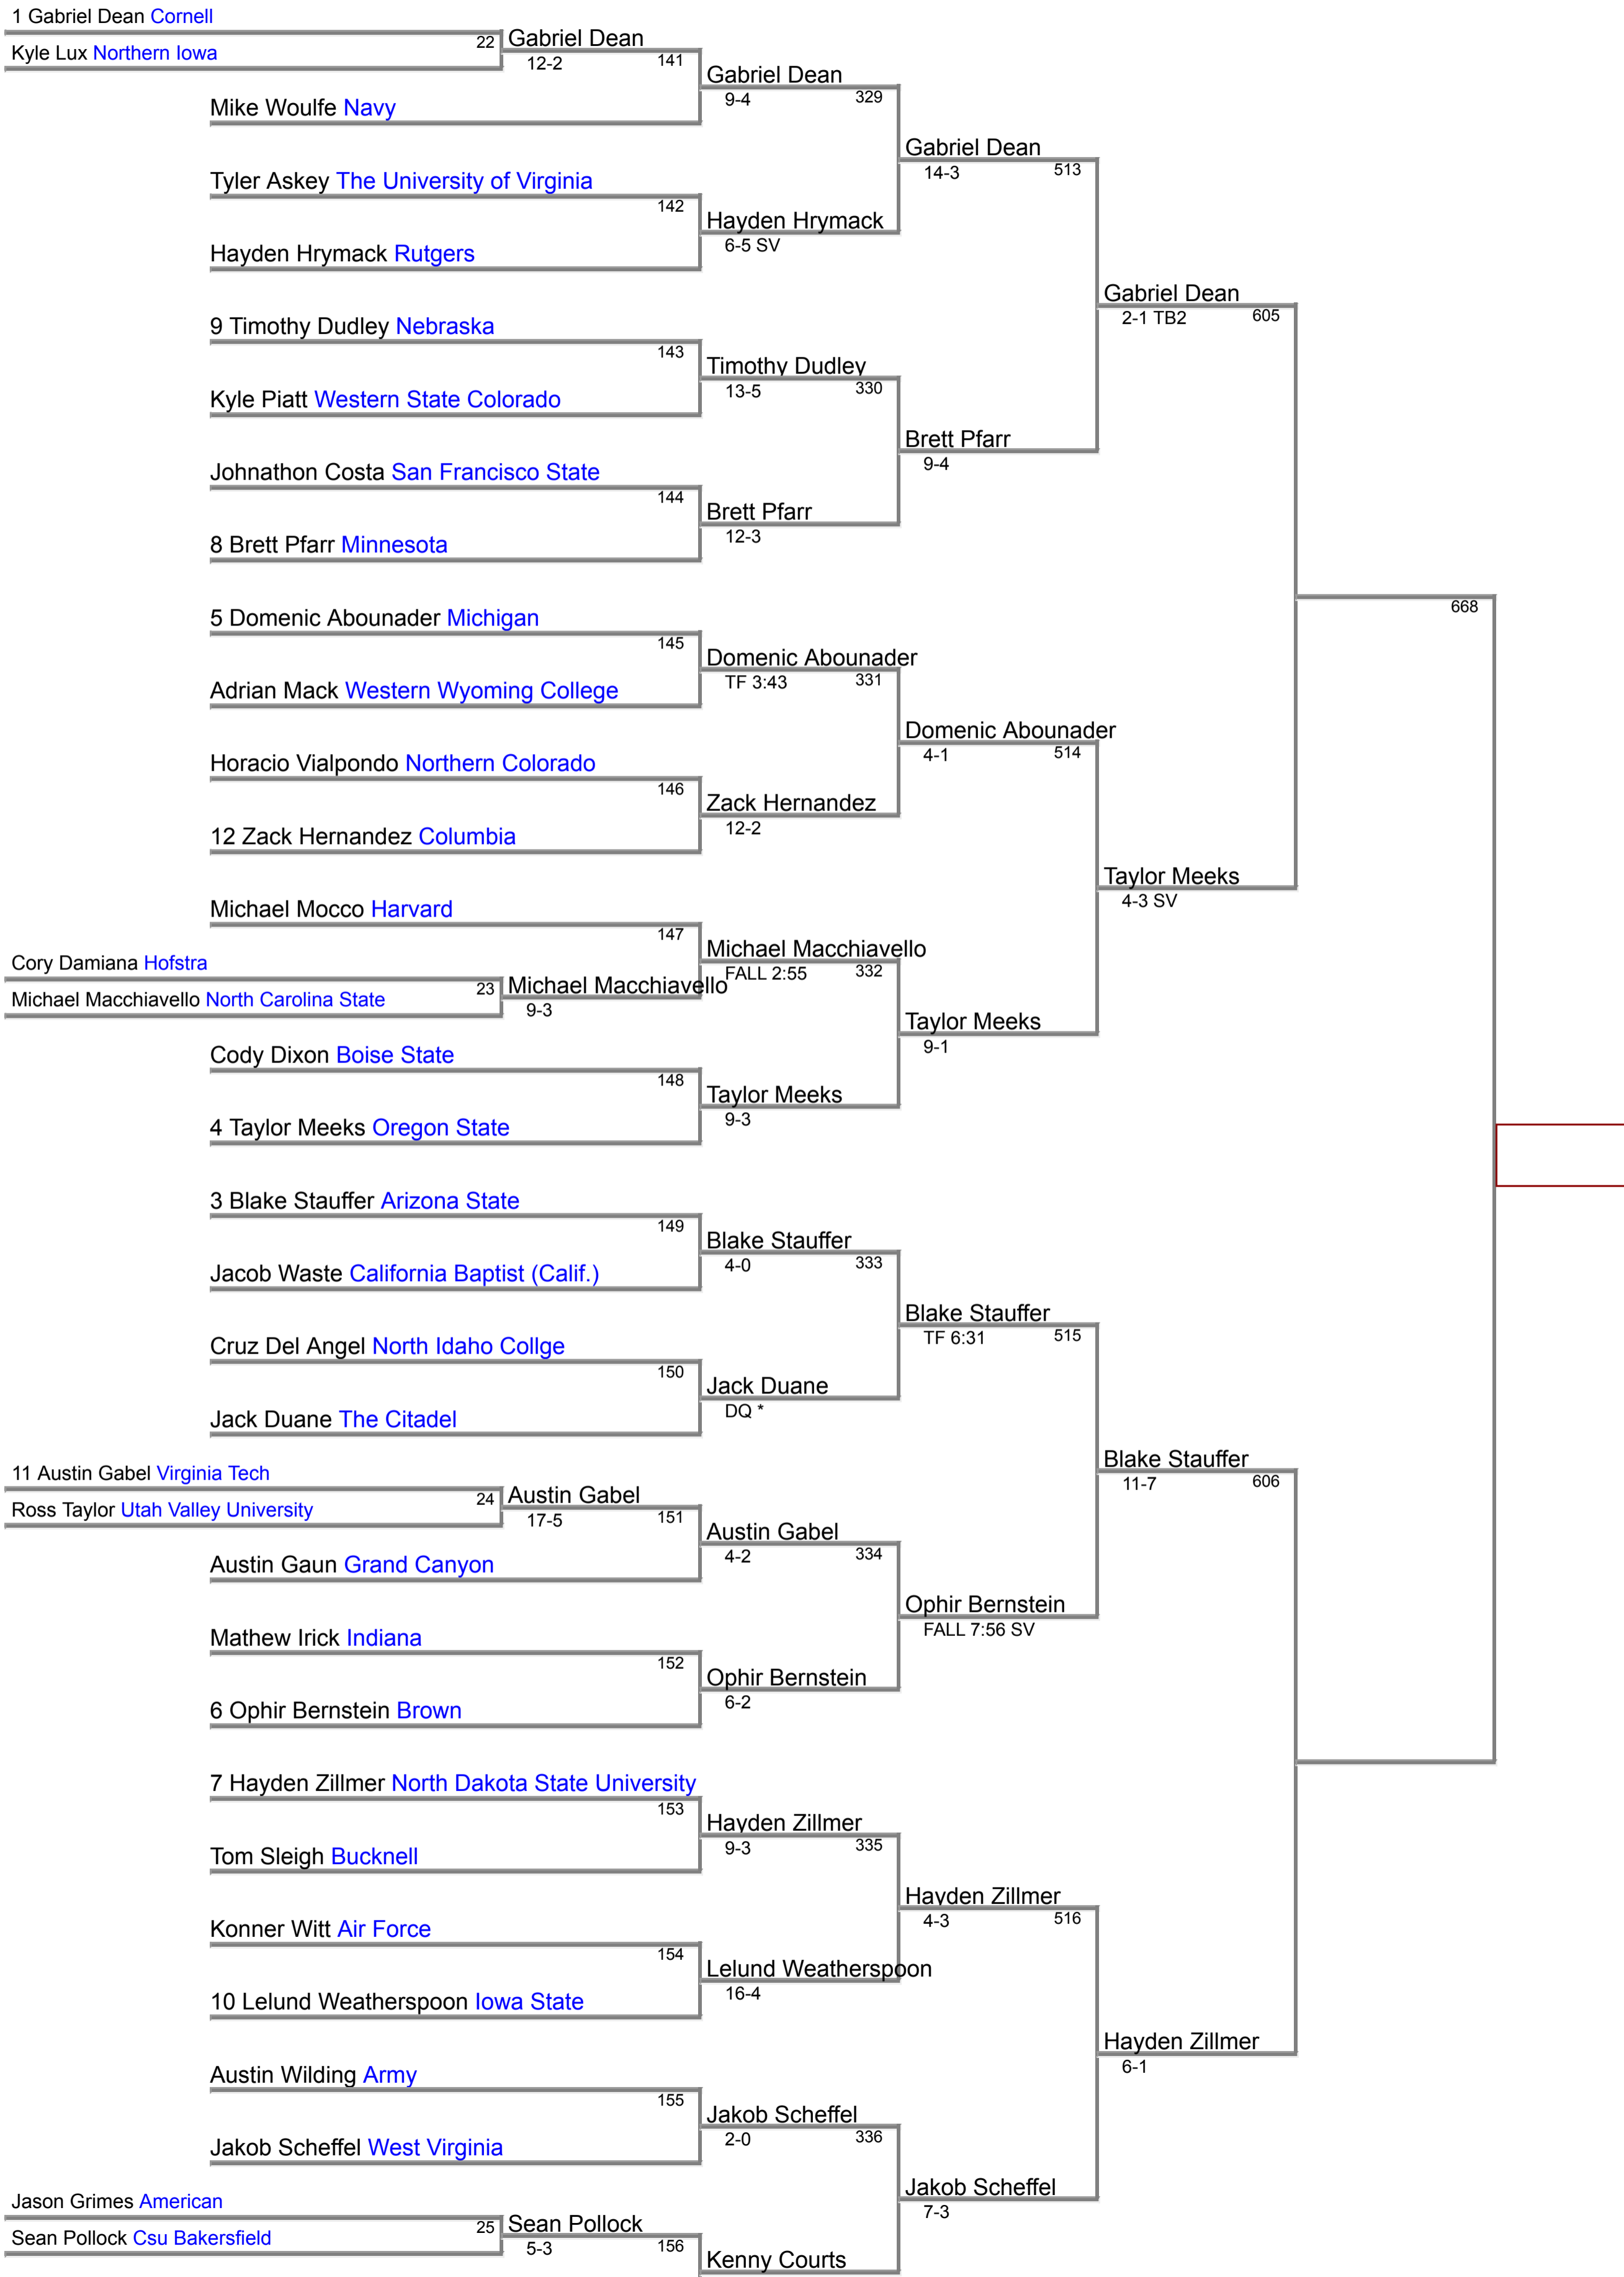

627

599

loser of bout 598

628

600

loser of bout 627

658

loser of bout 599

657

loser of bout 628

loser of bout 600

2014 CLIFF KEEN DIVISION 174 Lbs

2014 CLIFF KEEN DIVISION 184 Lbs

2014 CLIFF KEEN DIVISION 197 Lbs

2014 CLIFF KEEN DIVISION 285 Lbs