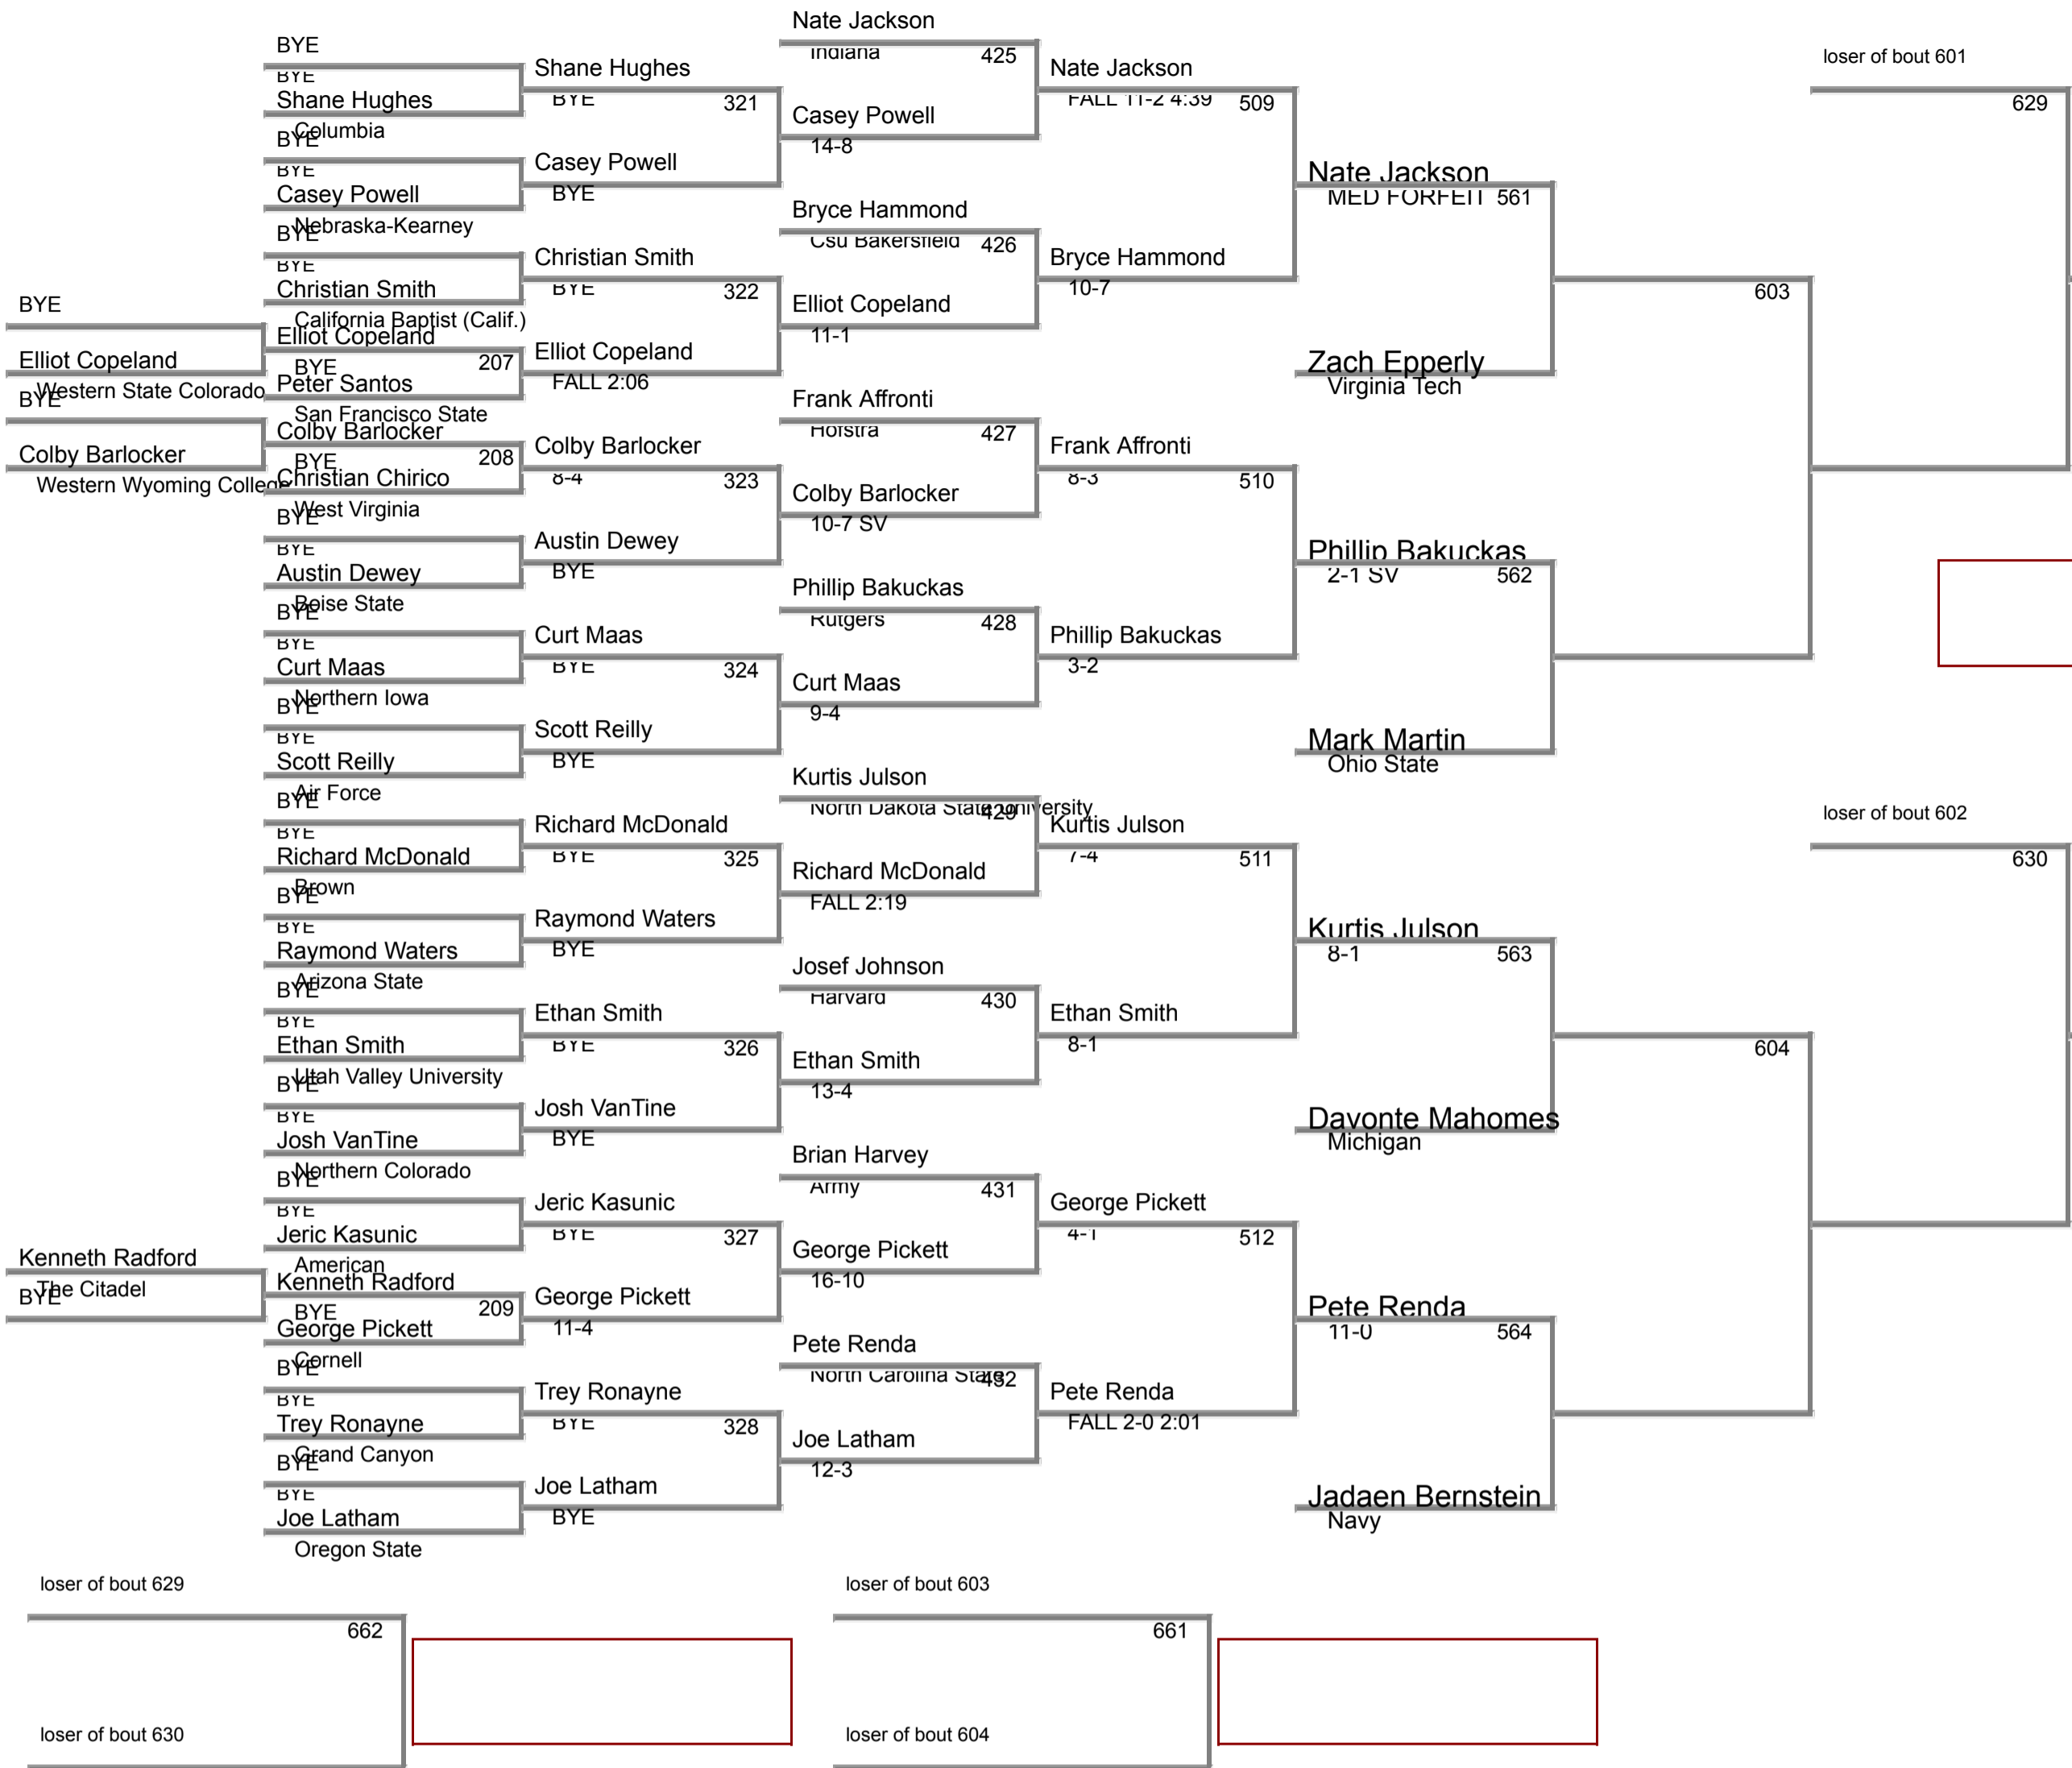

627

599

loser of bout 598

628

600

loser of bout 627

658

loser of bout 599

657

loser of bout 628

loser of bout 600

2014 CLIFF KEEN DIVISION 174 Lbs

2014 CLIFF KEEN DIVISION 184 Lbs

2014 CLIFF KEEN DIVISION 197 Lbs

2014 CLIFF KEEN DIVISION 285 Lbs