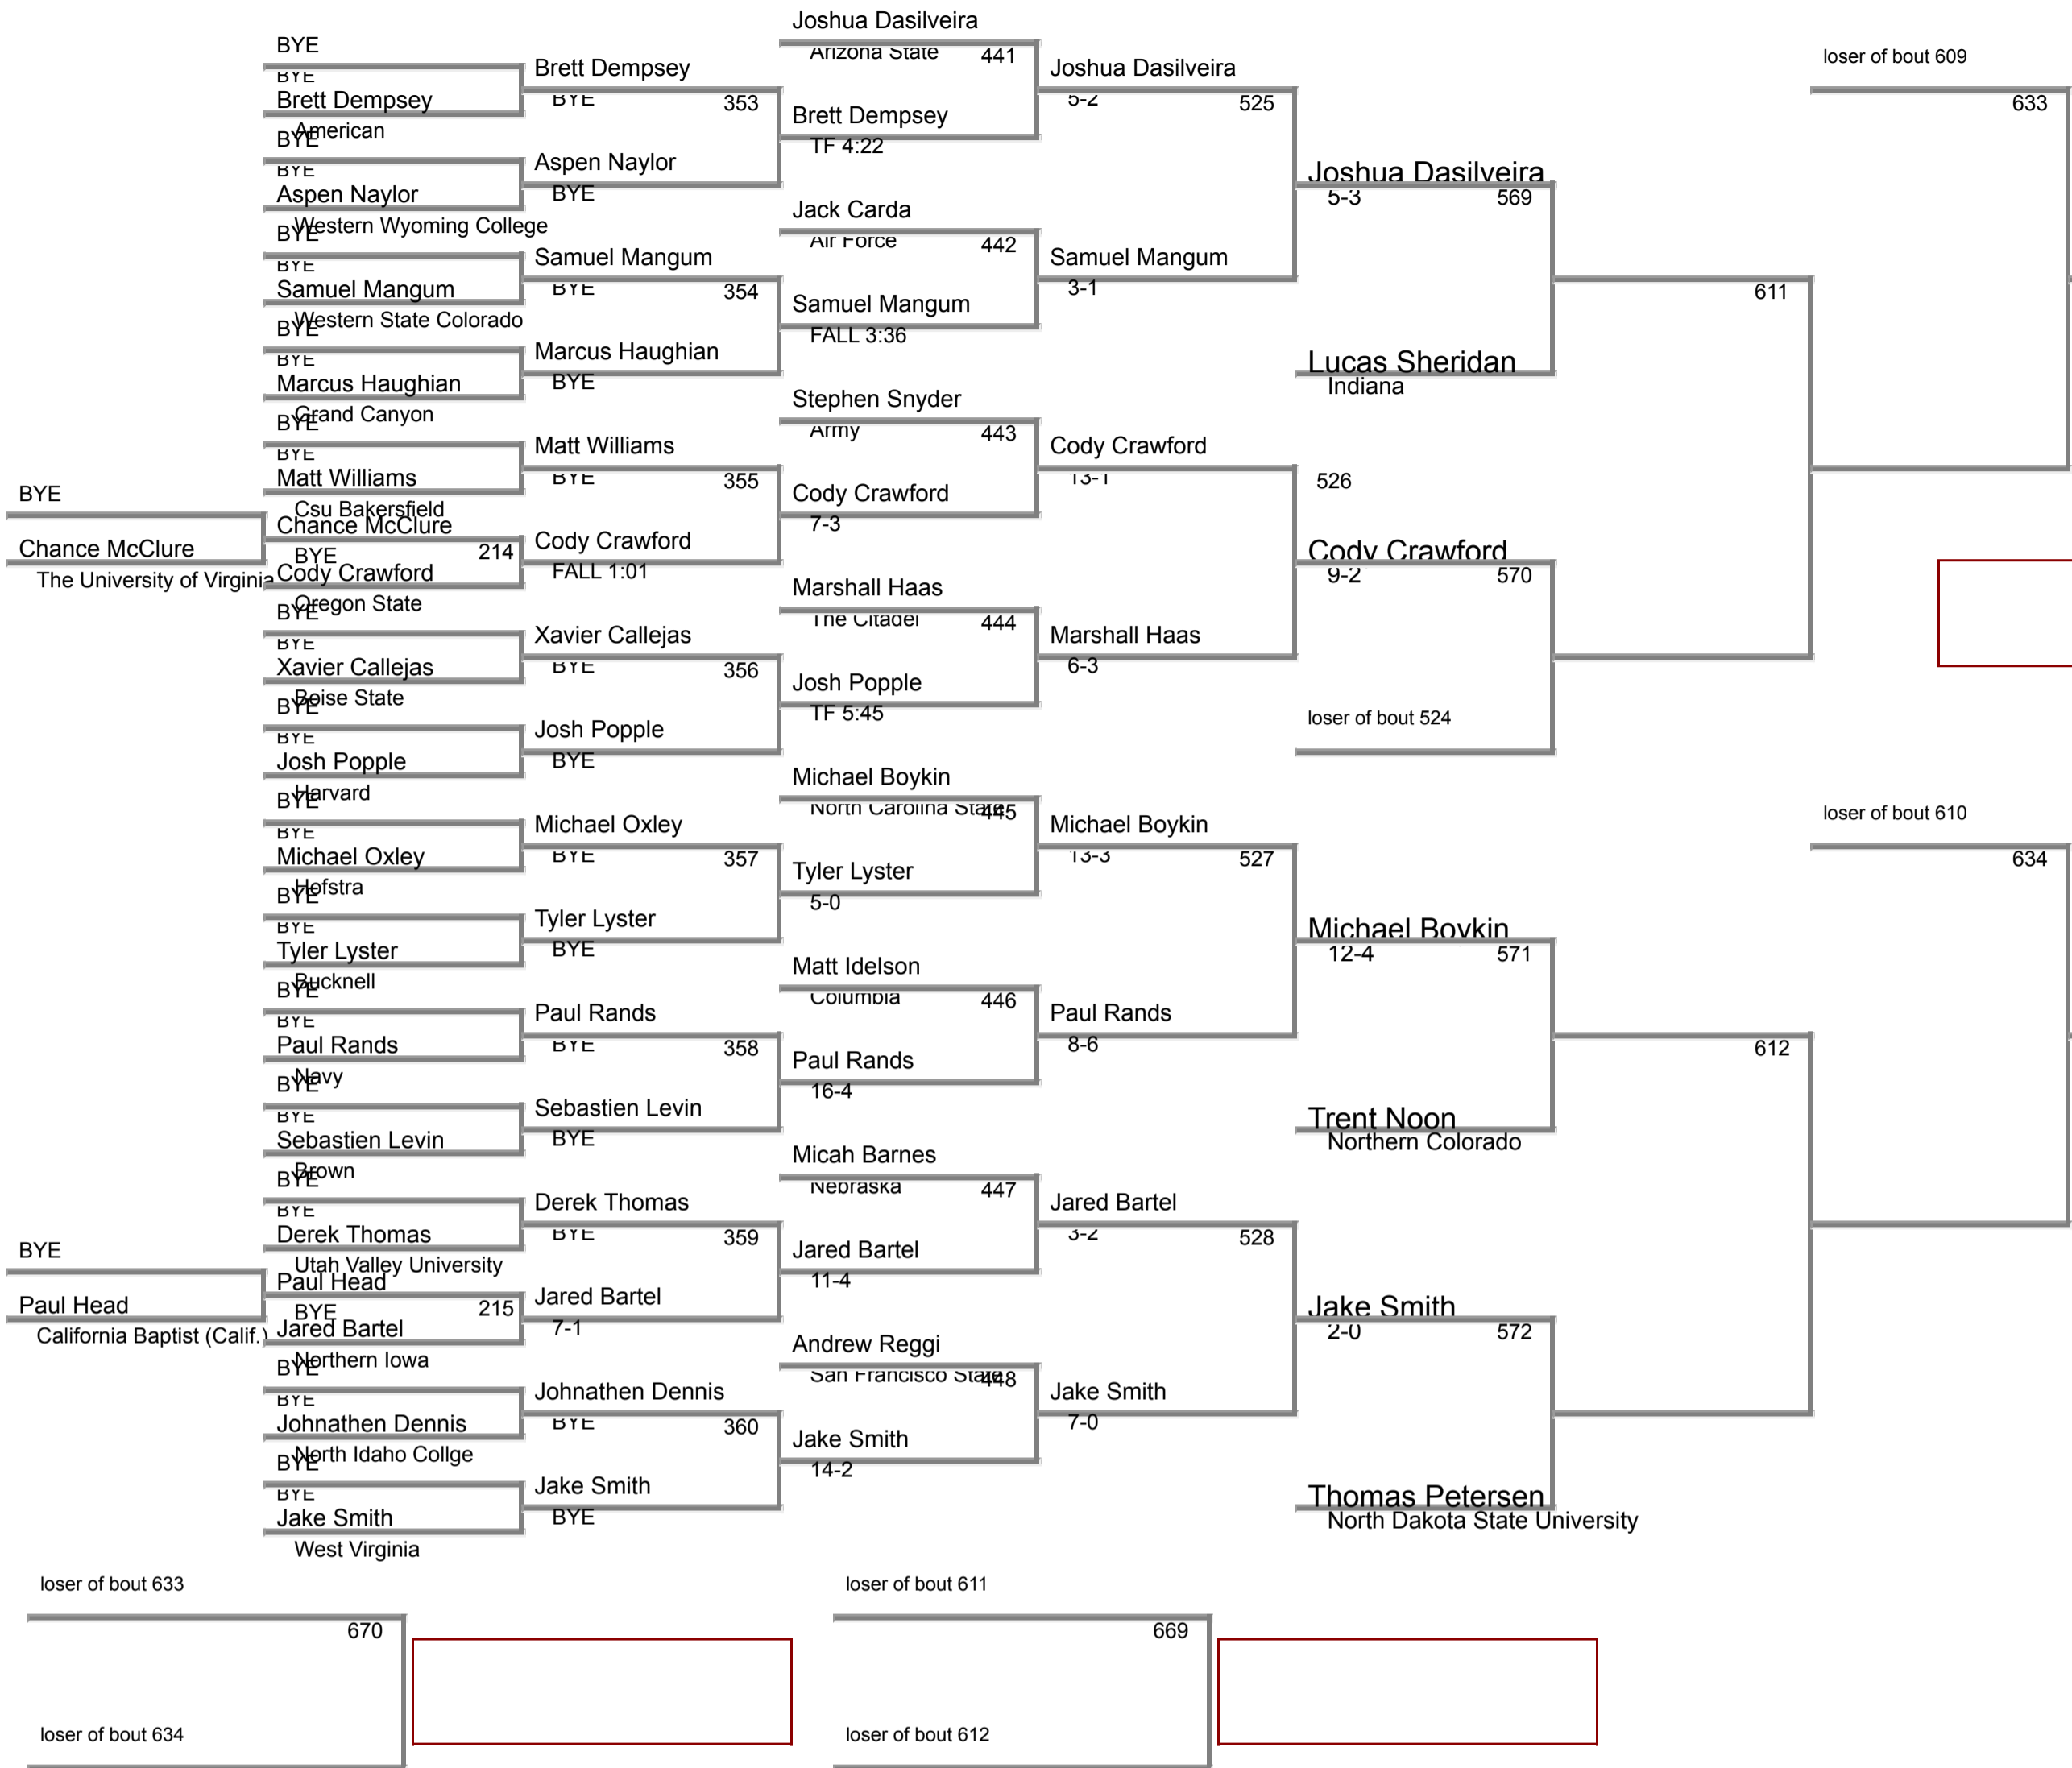

627

599

loser of bout 598

628

600

loser of bout 627

658

loser of bout 599

657

loser of bout 628

loser of bout 600

2014 CLIFF KEEN DIVISION 174 Lbs

2014 CLIFF KEEN DIVISION 184 Lbs

2014 CLIFF KEEN DIVISION 197 Lbs

2014 CLIFF KEEN DIVISION 285 Lbs