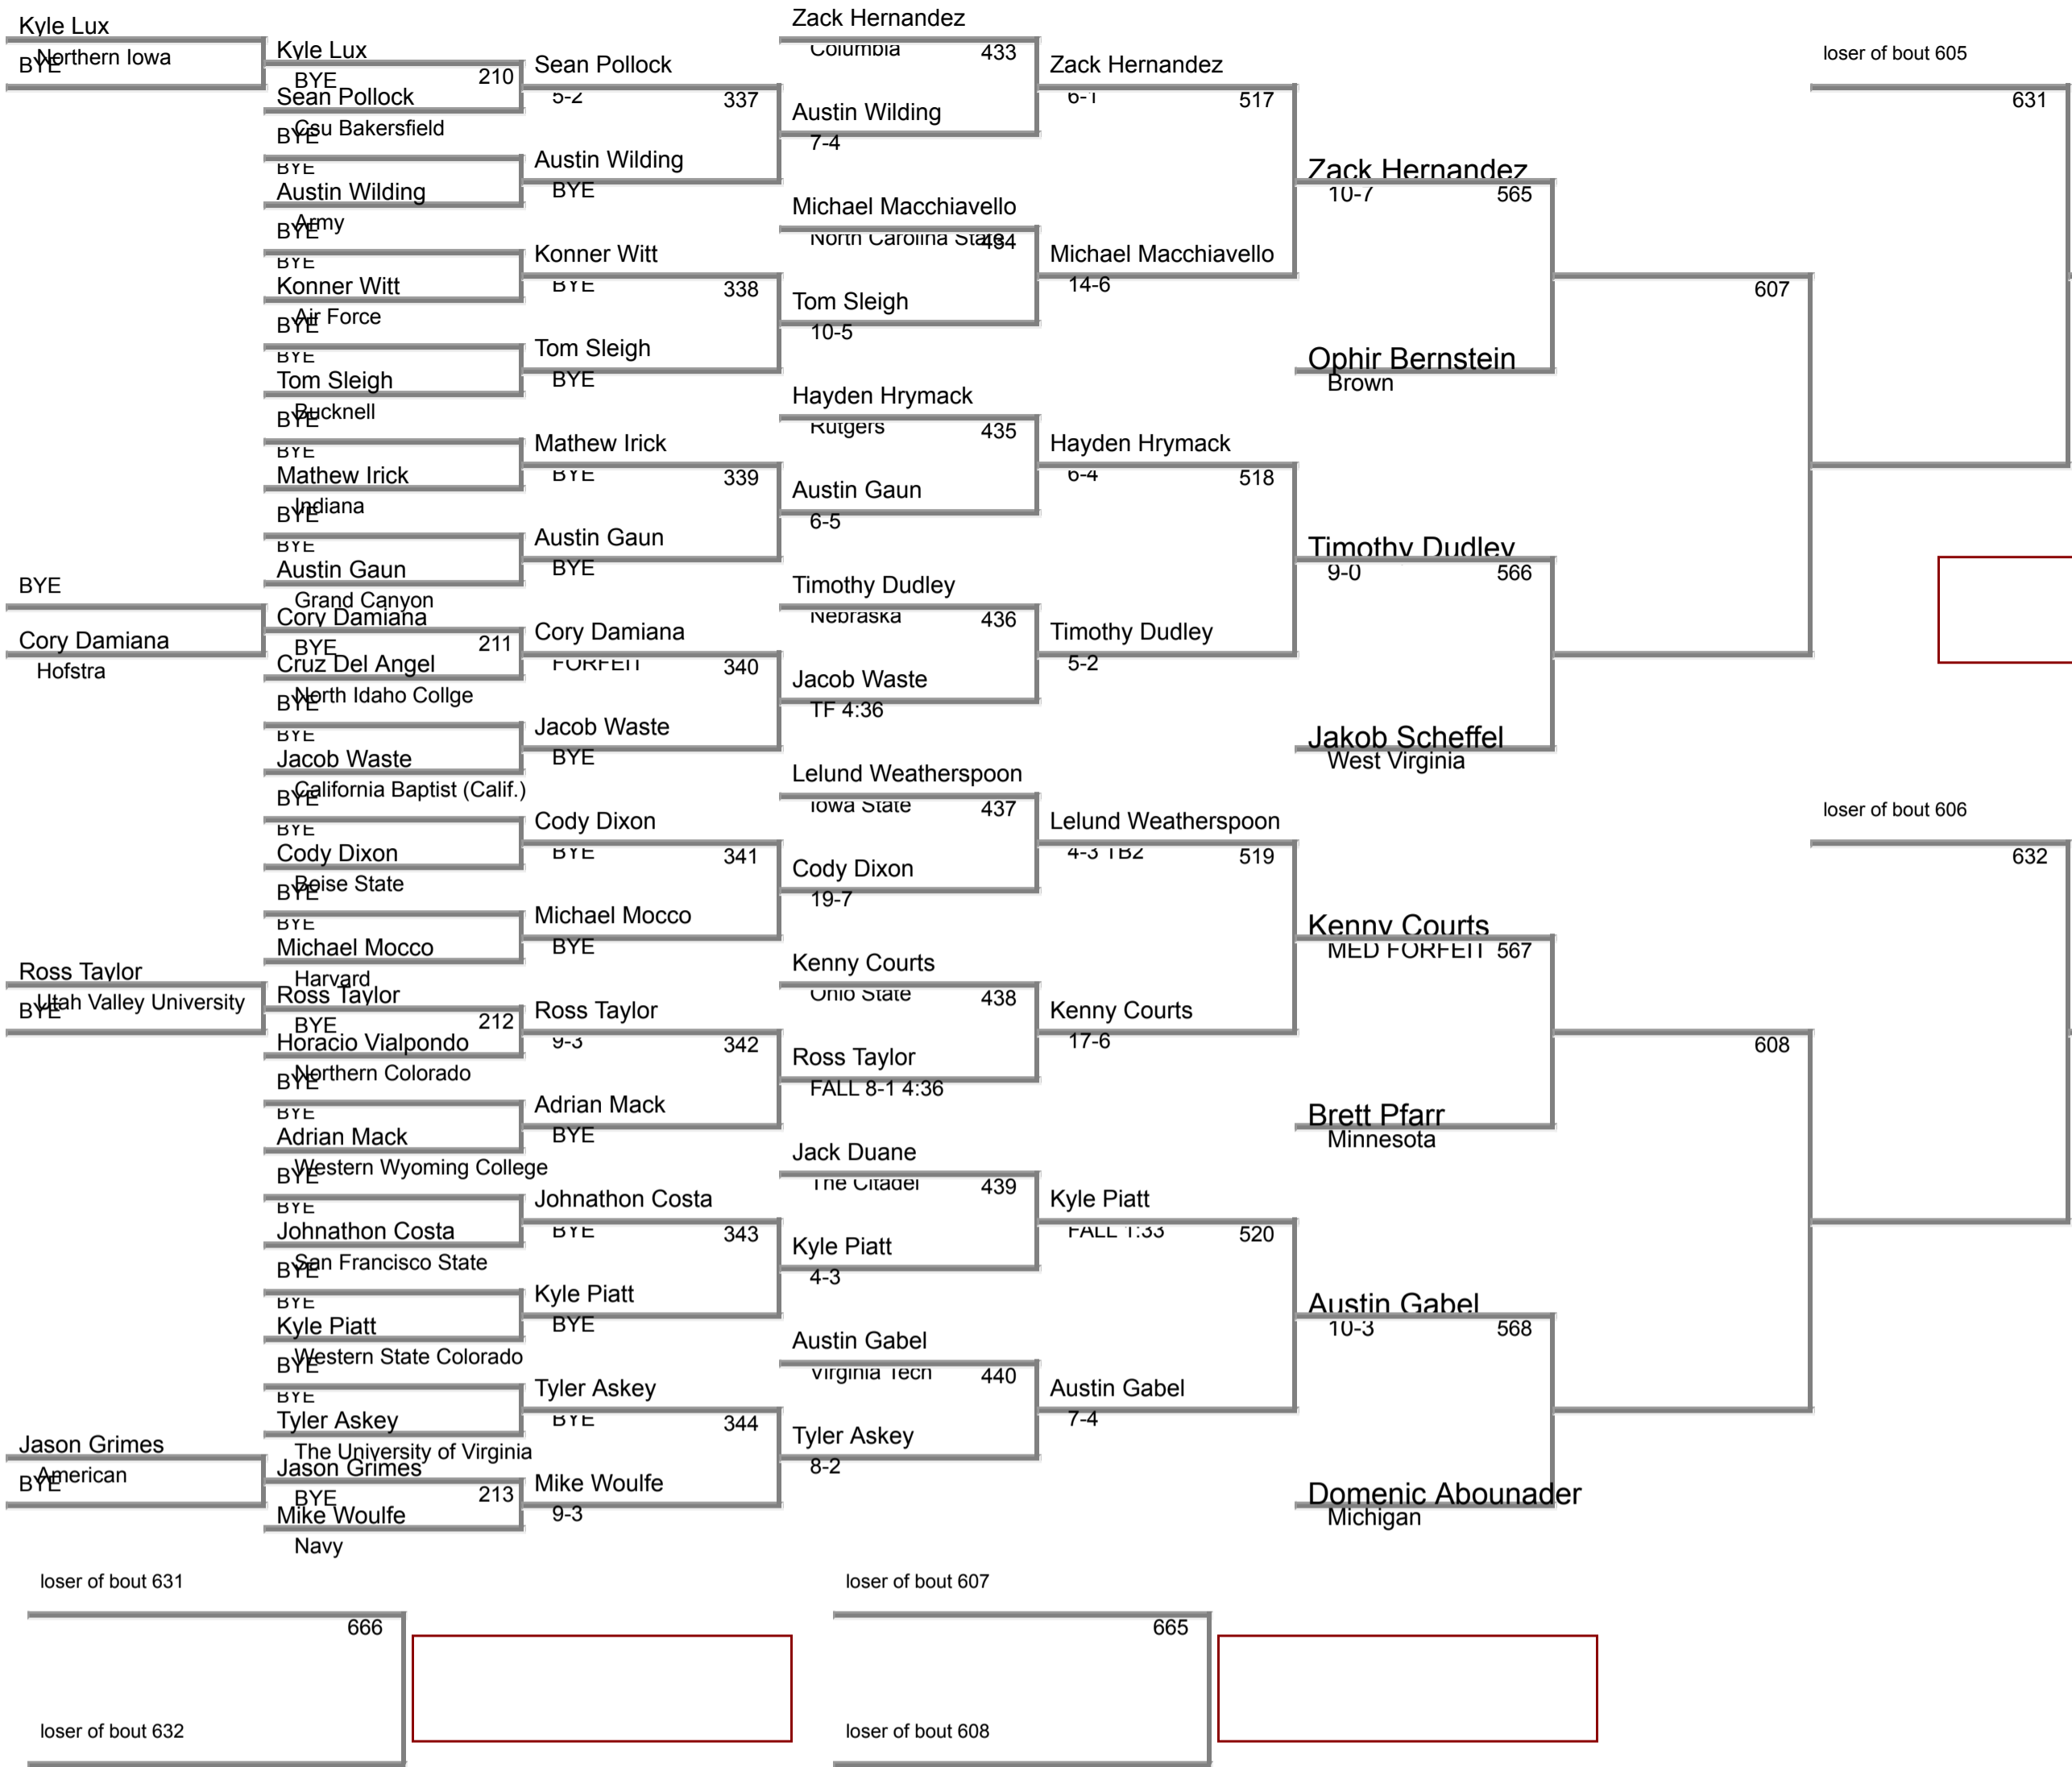

627

599

loser of bout 598

628

600

loser of bout 627

658

loser of bout 599

657

loser of bout 628

loser of bout 600

2014 CLIFF KEEN DIVISION 174 Lbs

2014 CLIFF KEEN DIVISION 184 Lbs

2014 CLIFF KEEN DIVISION 197 Lbs

2014 CLIFF KEEN DIVISION 285 Lbs