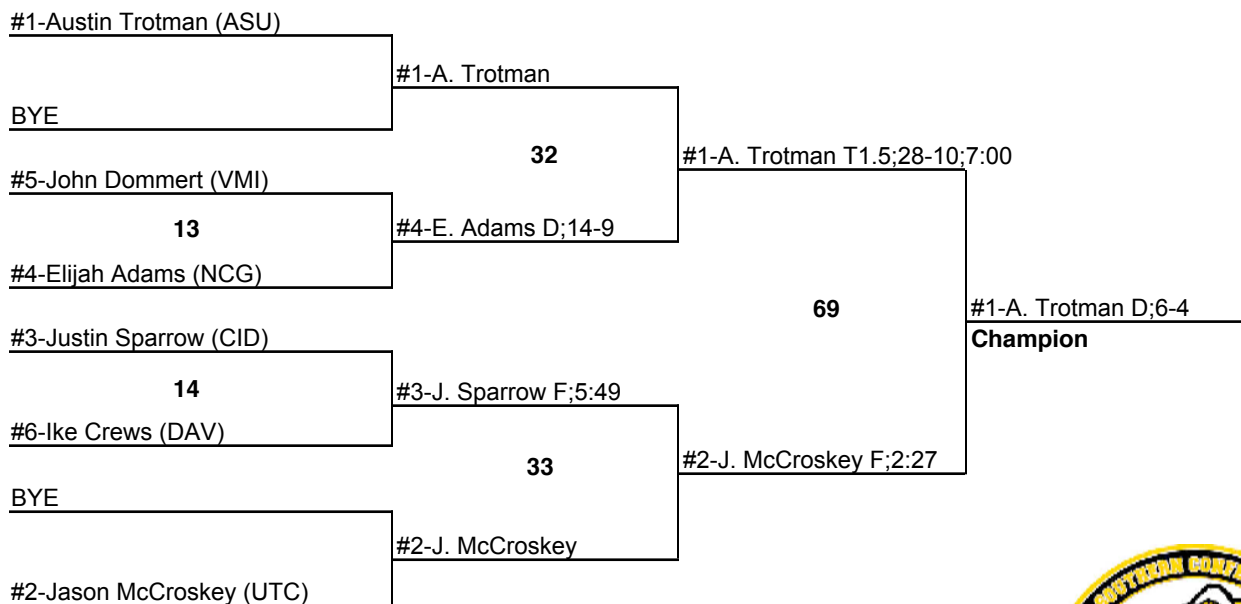

165

5 March 2011

2011 Southern Conference Wrestling Championships

174

5 March 2011

2011 Southern Conference Wrestling Championships

184

5 March 2011

2011 Southern Conference Wrestling Championships

197

5 March 2011

2011 Southern Conference Wrestling Championships

285

5 March 2011