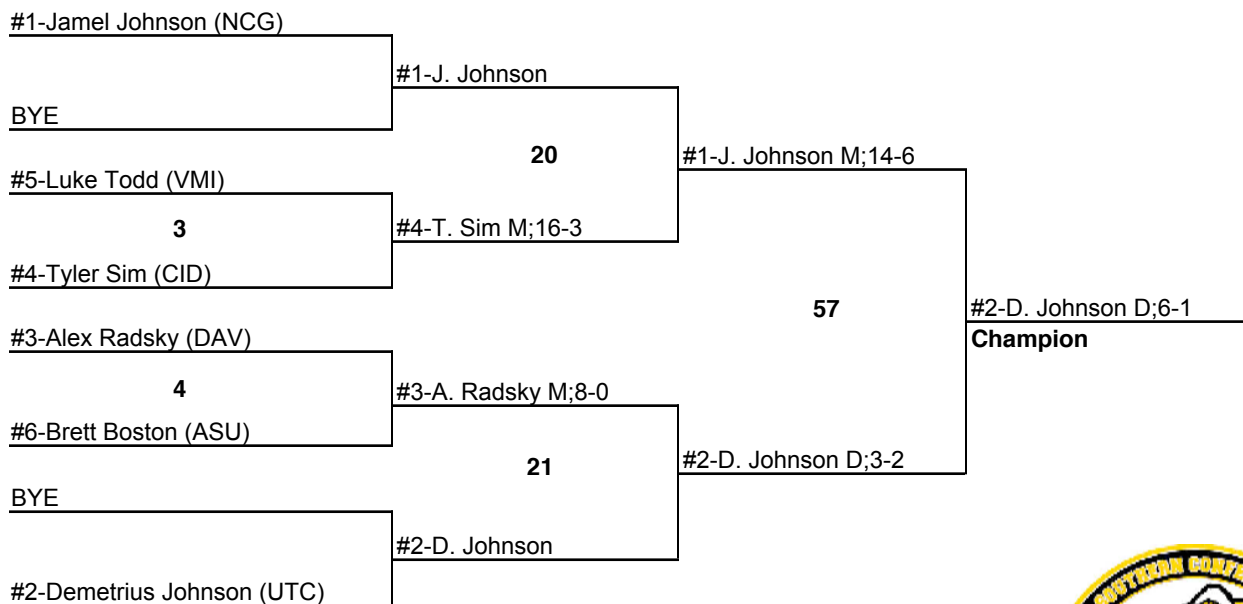

2011 Southern Conference Wrestling Championships

125

5 March 2011

2011 Southern Conference Wrestling Championships

133

5 March 2011

2011 Southern Conference Wrestling Championships

141

5 March 2011

2011 Southern Conference Wrestling Championships

149

5 March 2011

2011 Southern Conference Wrestling Championships

157

5 March 2011

2011 Southern Conference Wrestling Championships