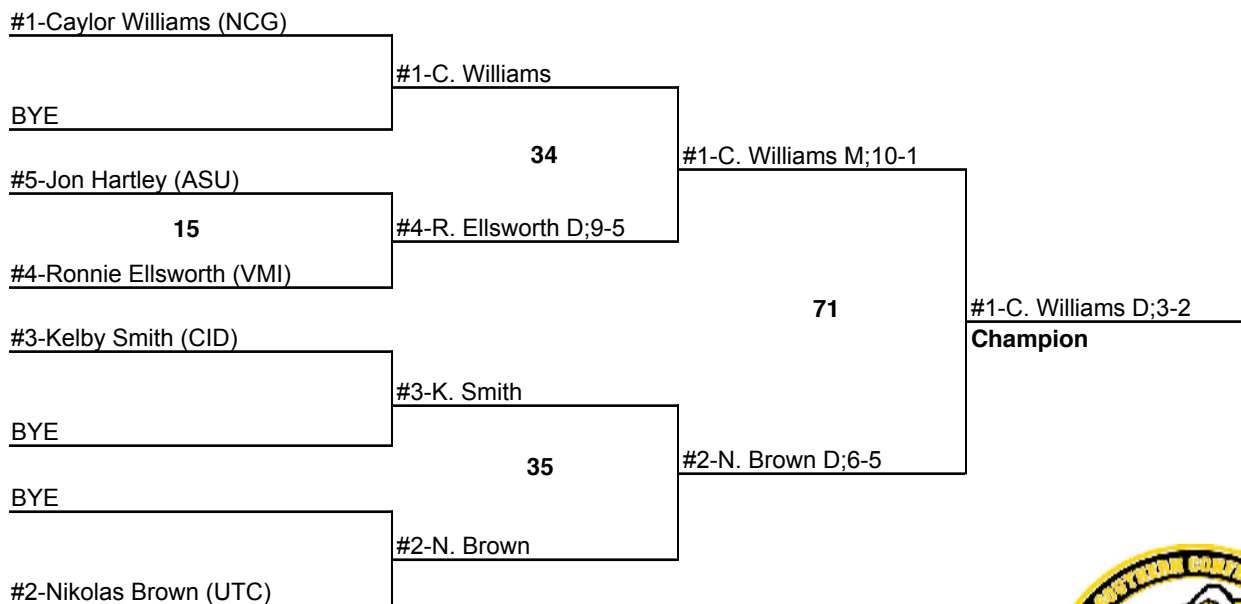

165

5 March 2011

2011 Southern Conference Wrestling Championships

174

5 March 2011

2011 Southern Conference Wrestling Championships

184

5 March 2011

2011 Southern Conference Wrestling Championships

197

5 March 2011

2011 Southern Conference Wrestling Championships

285

5 March 2011