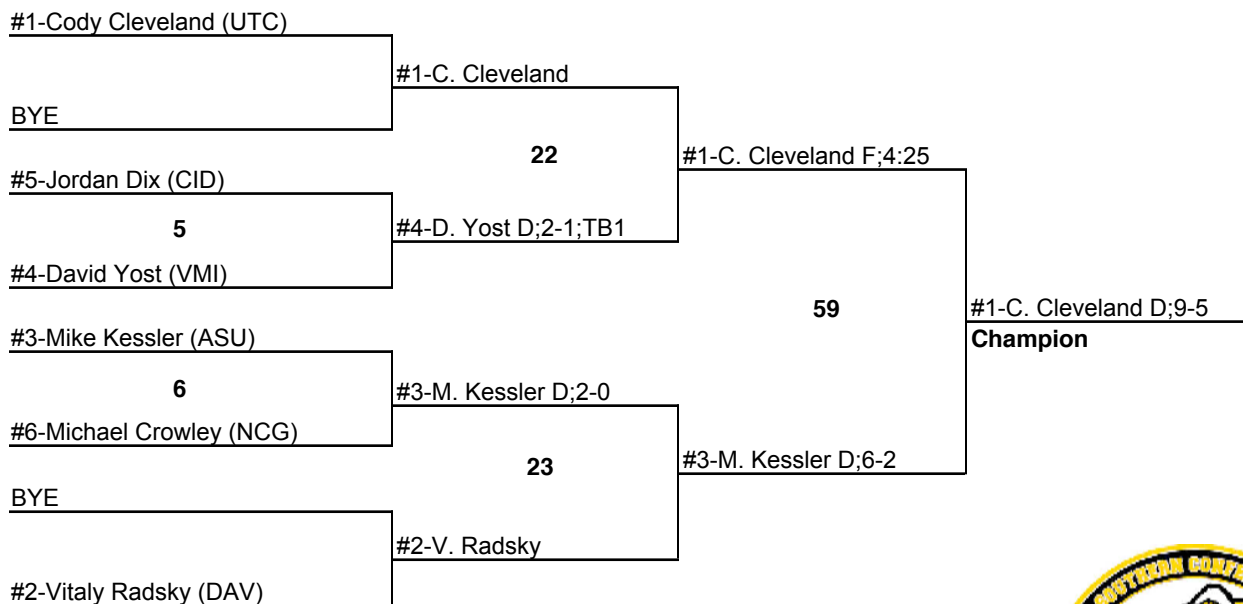

2011 Southern Conference Wrestling Championships

125

5 March 2011

2011 Southern Conference Wrestling Championships

133

5 March 2011

2011 Southern Conference Wrestling Championships

141

5 March 2011

2011 Southern Conference Wrestling Championships

149

5 March 2011

2011 Southern Conference Wrestling Championships

157

5 March 2011

2011 Southern Conference Wrestling Championships