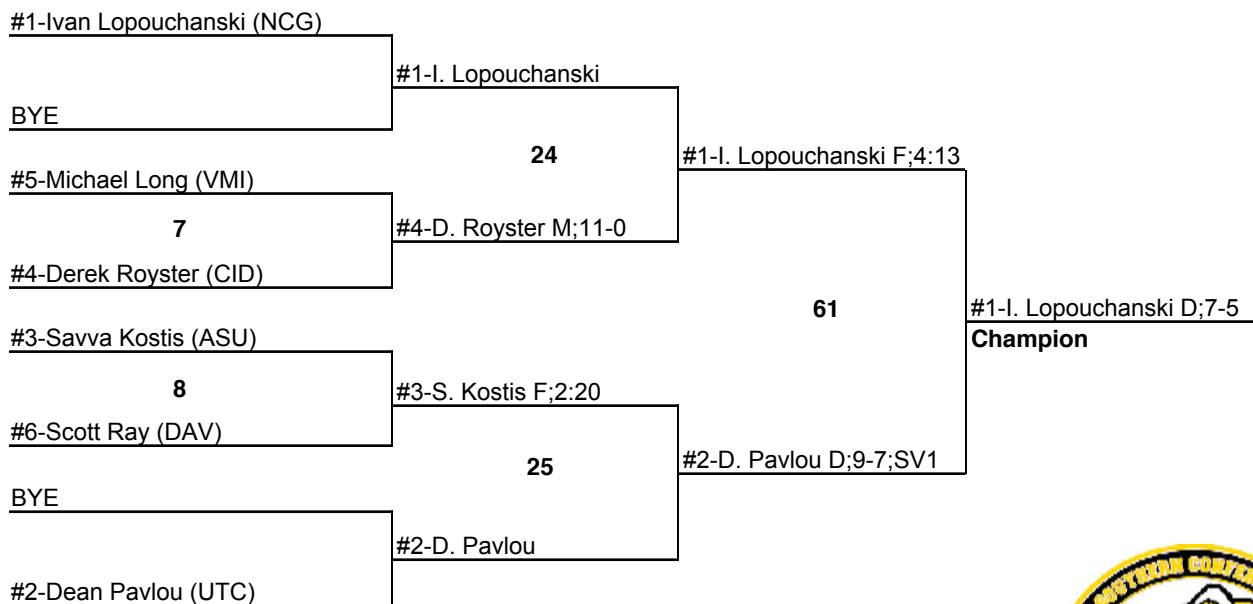

2011 Southern Conference Wrestling Championships

Team Standings

Plc	Score	School	CH	WB	1	2	3	4
1	98.0	Tennessee Chattanooga	0	0	4	4	1	1
2	87.5	UNC Greensboro	0	0	3	3	1	2
3	57.5	App State	0	0	2	1	3	1
4	44.5	The Citadel	0	0	0	2	2	2
5	27.0	Virginia Military	0	0	1	0	1	3
6	18.0	Davidson	0	0	0	0	2	1

2011 Southern Conference Wrestling Championships

125

5 March 2011

2011 Southern Conference Wrestling Championships

133

5 March 2011

2011 Southern Conference Wrestling Championships

141

5 March 2011

2011 Southern Conference Wrestling Championships

149

5 March 2011

2011 Southern Conference Wrestling Championships

157

5 March 2011

2011 Southern Conference Wrestling Championships