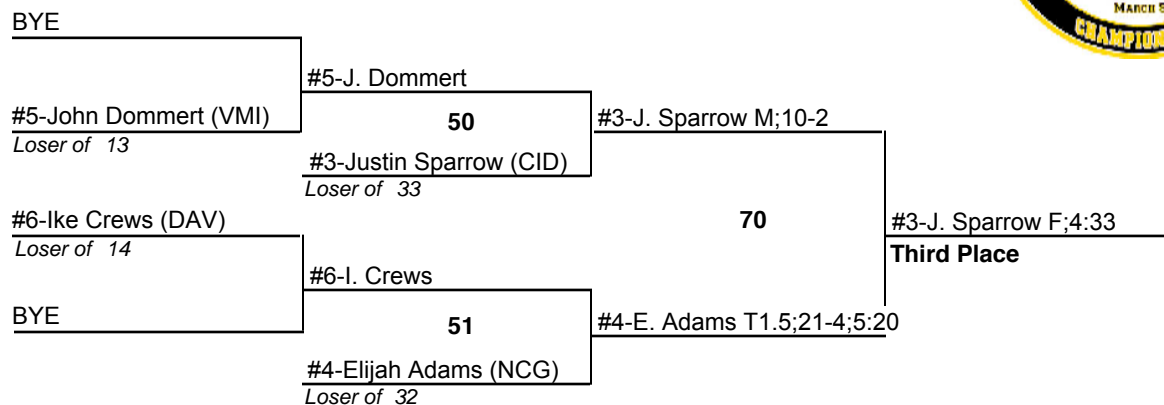

165

5 March 2011

2011 Southern Conference Wrestling Championships

174

5 March 2011

2011 Southern Conference Wrestling Championships

184

5 March 2011

2011 Southern Conference Wrestling Championships

197

5 March 2011

2011 Southern Conference Wrestling Championships

285

5 March 2011