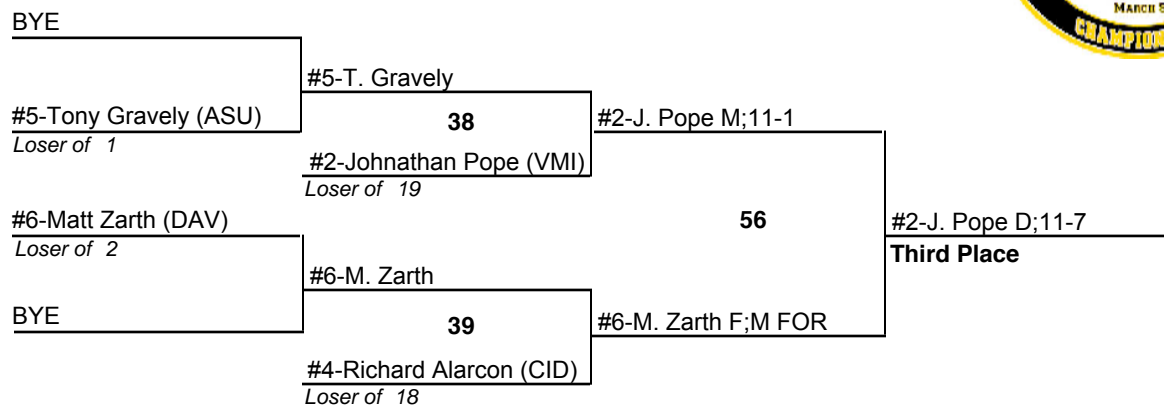

2011 Southern Conference Wrestling Championships

Team Standings

Plc	Score	School	CH	WB	1	2	3	4
1	98.0	Tennessee Chattanooga	0	0	4	4	1	1
2	87.5	UNC Greensboro	0	0	3	3	1	2
3	57.5	App State	0	0	2	1	3	1
4	44.5	The Citadel	0	0	0	2	2	2
5	27.0	Virginia Military	0	0	1	0	1	3
6	18.0	Davidson	0	0	0	0	2	1

2011 Southern Conference Wrestling Championships

125

5 March 2011

2011 Southern Conference Wrestling Championships

133

5 March 2011

2011 Southern Conference Wrestling Championships

141