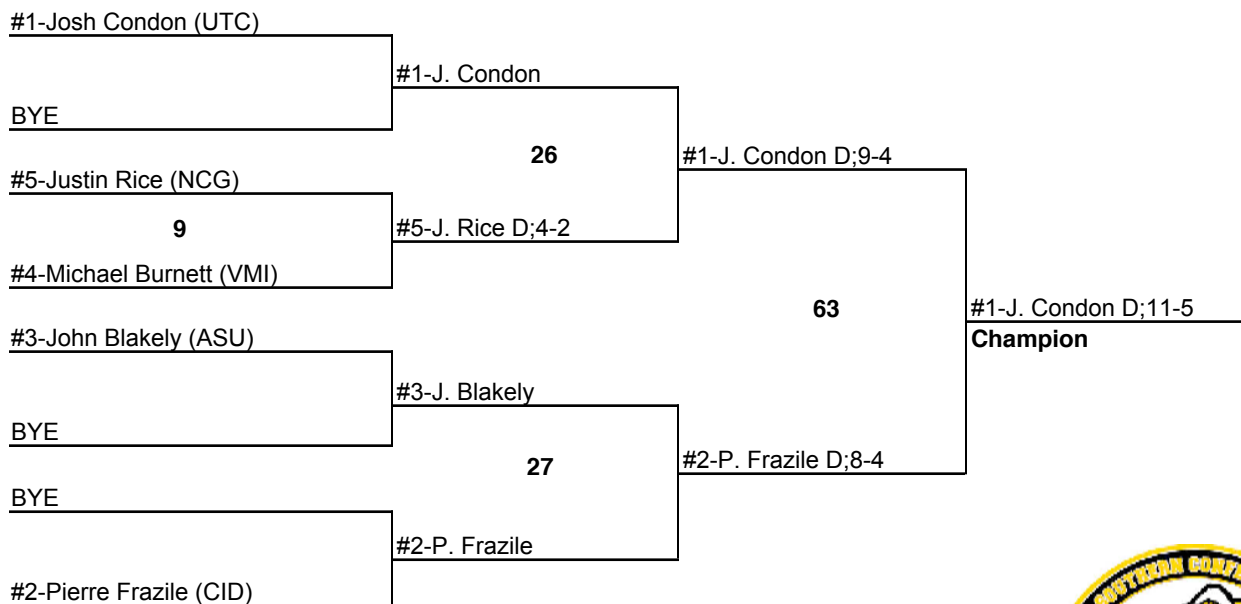

5 March 2011

2011 Southern Conference Wrestling Championships

149

5 March 2011

2011 Southern Conference Wrestling Championships

157

5 March 2011

2011 Southern Conference Wrestling Championships