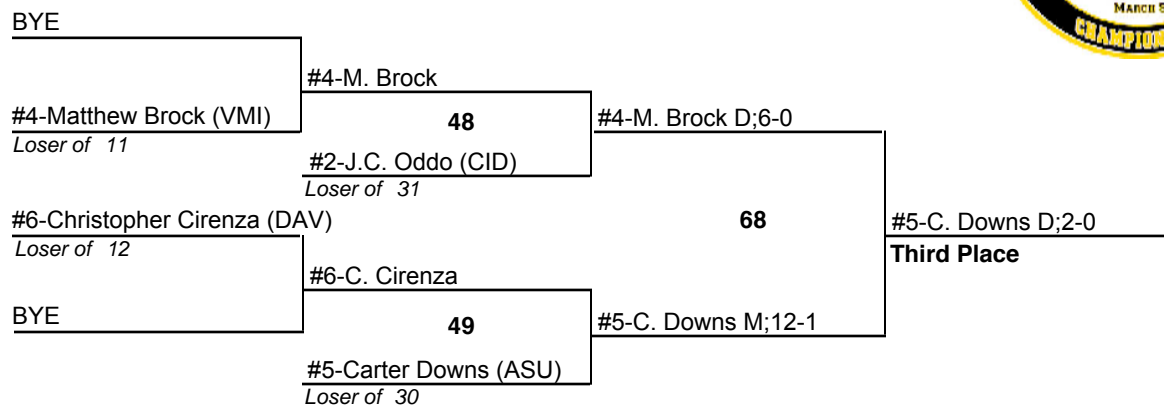

165

5 March 2011

2011 Southern Conference Wrestling Championships

174

5 March 2011

2011 Southern Conference Wrestling Championships

184

5 March 2011

2011 Southern Conference Wrestling Championships

197

5 March 2011

2011 Southern Conference Wrestling Championships

285

5 March 2011