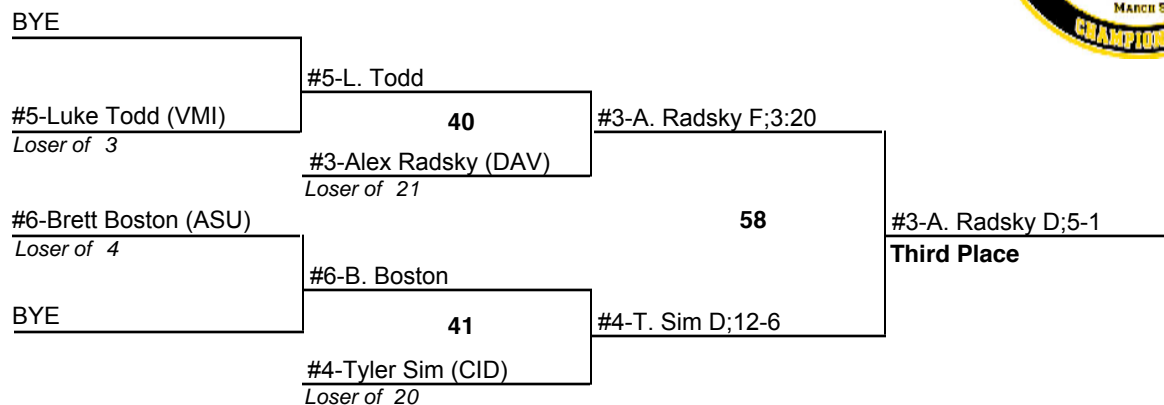

2011 Southern Conference Wrestling Championships

125

5 March 2011

2011 Southern Conference Wrestling Championships

133

5 March 2011

2011 Southern Conference Wrestling Championships

141

5 March 2011

2011 Southern Conference Wrestling Championships

149

5 March 2011

2011 Southern Conference Wrestling Championships

157

5 March 2011

2011 Southern Conference Wrestling Championships