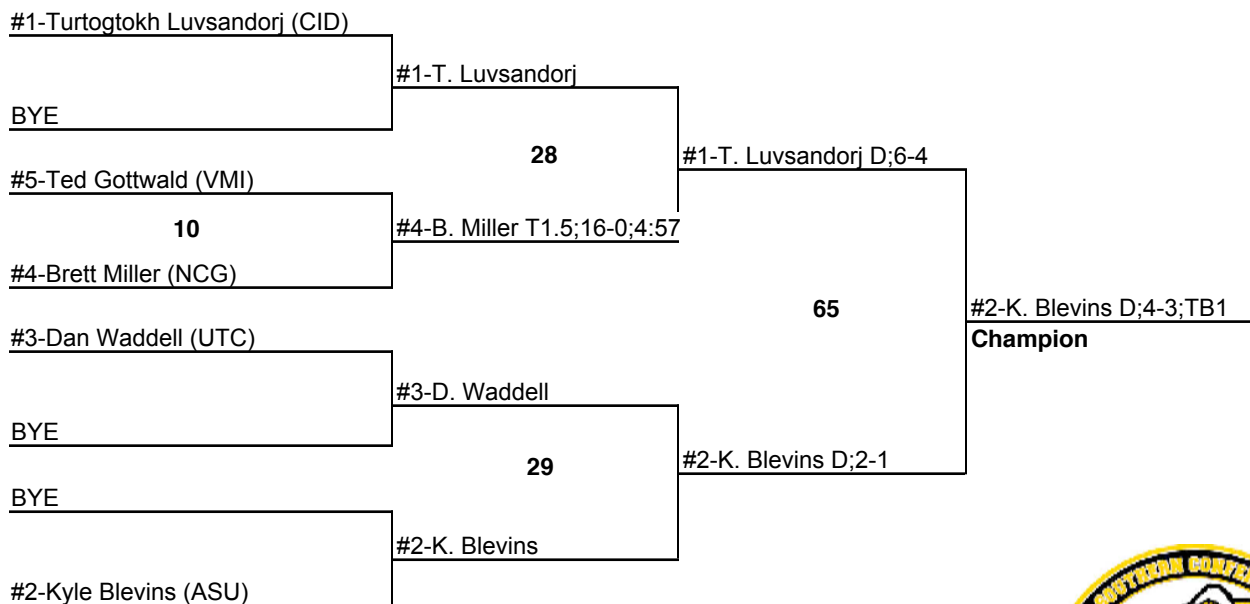

5 March 2011

2011 Southern Conference Wrestling Championships

149

5 March 2011

2011 Southern Conference Wrestling Championships

157

5 March 2011

2011 Southern Conference Wrestling Championships

165

5 March 2011

2011 Southern Conference Wrestling Championships

174

5 March 2011

2011 Southern Conference Wrestling Championships

184

5 March 2011