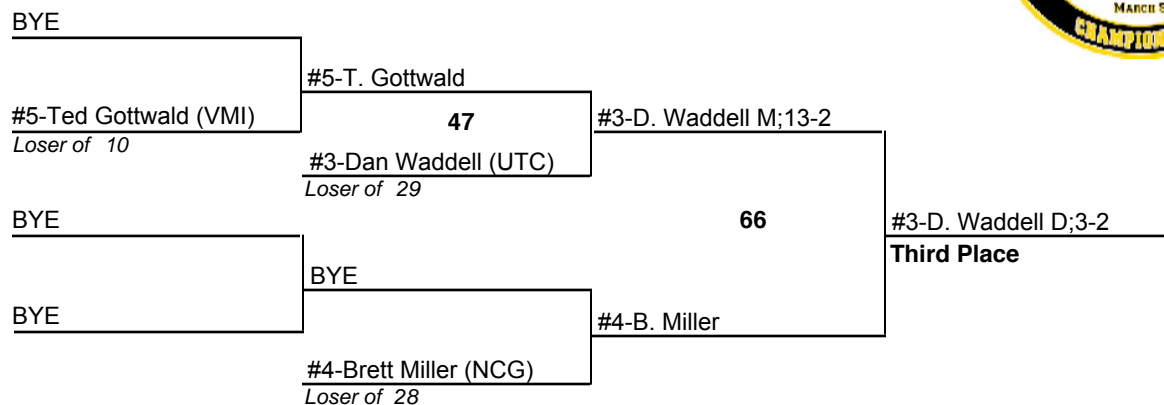

2011 Southern Conference Wrestling Championships

165

5 March 2011