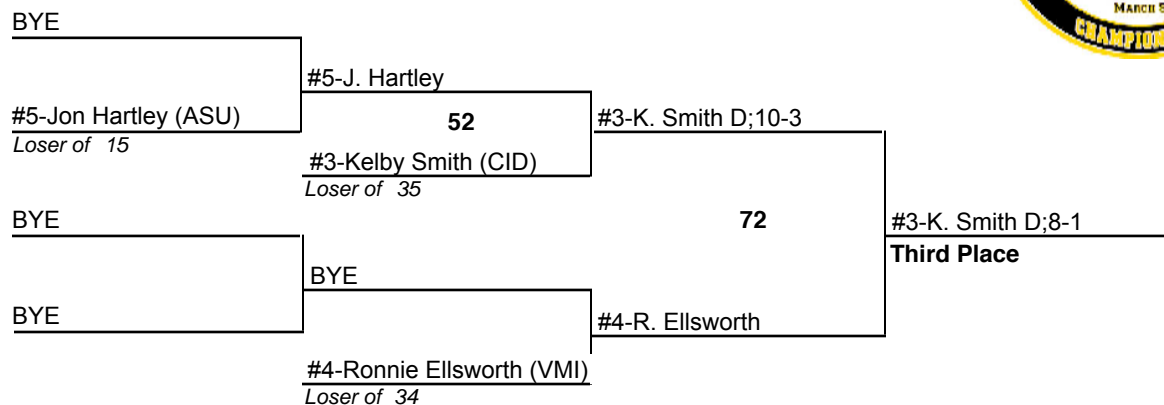

165

5 March 2011

2011 Southern Conference Wrestling Championships

174

5 March 2011

2011 Southern Conference Wrestling Championships

184

5 March 2011

2011 Southern Conference Wrestling Championships

197

5 March 2011

2011 Southern Conference Wrestling Championships

285

5 March 2011