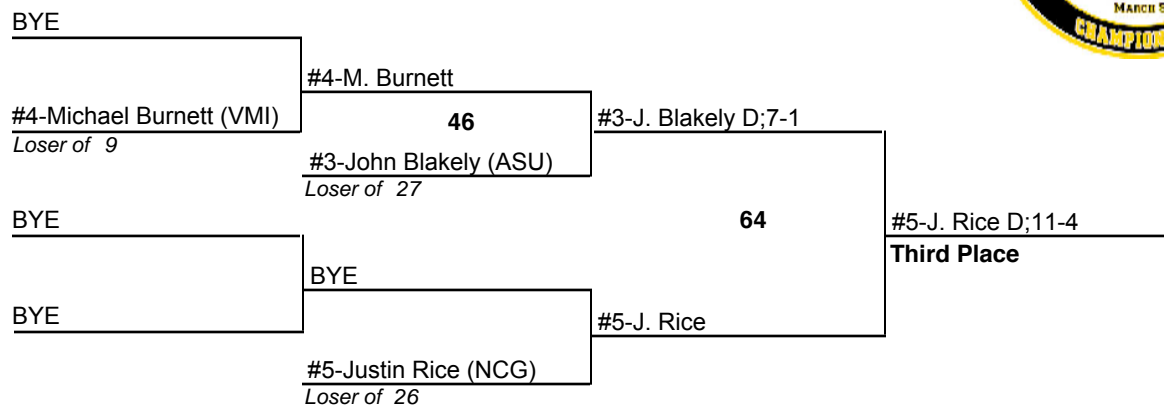

2011 Southern Conference Wrestling Championships

125

5 March 2011

2011 Southern Conference Wrestling Championships

133

5 March 2011

2011 Southern Conference Wrestling Championships

141

5 March 2011

2011 Southern Conference Wrestling Championships

149

5 March 2011

2011 Southern Conference Wrestling Championships

157

5 March 2011

2011 Southern Conference Wrestling Championships

165

5 March 2011

2011 Southern Conference Wrestling Championships

174

5 March 2011

2011 Southern Conference Wrestling Championships

184

5 March 2011