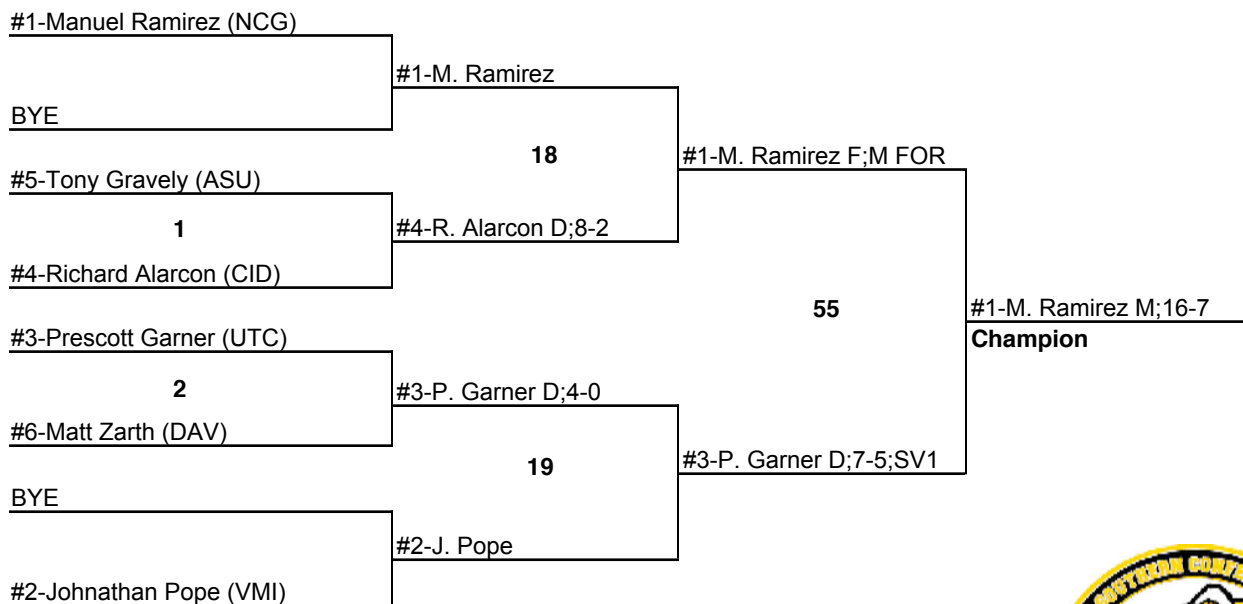

2011 Southern Conference Wrestling Championships

Team Standings

Plc	Score	School	CH	WB	1	2	3	4
1	98.0	Tennessee Chattanooga	0	0	4	4	1	1
2	87.5	UNC Greensboro	0	0	3	3	1	2
3	57.5	App State	0	0	2	1	3	1
4	44.5	The Citadel	0	0	0	2	2	2
5	27.0	Virginia Military	0	0	1	0	1	3
6	18.0	Davidson	0	0	0	0	2	1

2011 Southern Conference Wrestling Championships

125

5 March 2011

2011 Southern Conference Wrestling Championships

133

5 March 2011

2011 Southern Conference Wrestling Championships

141