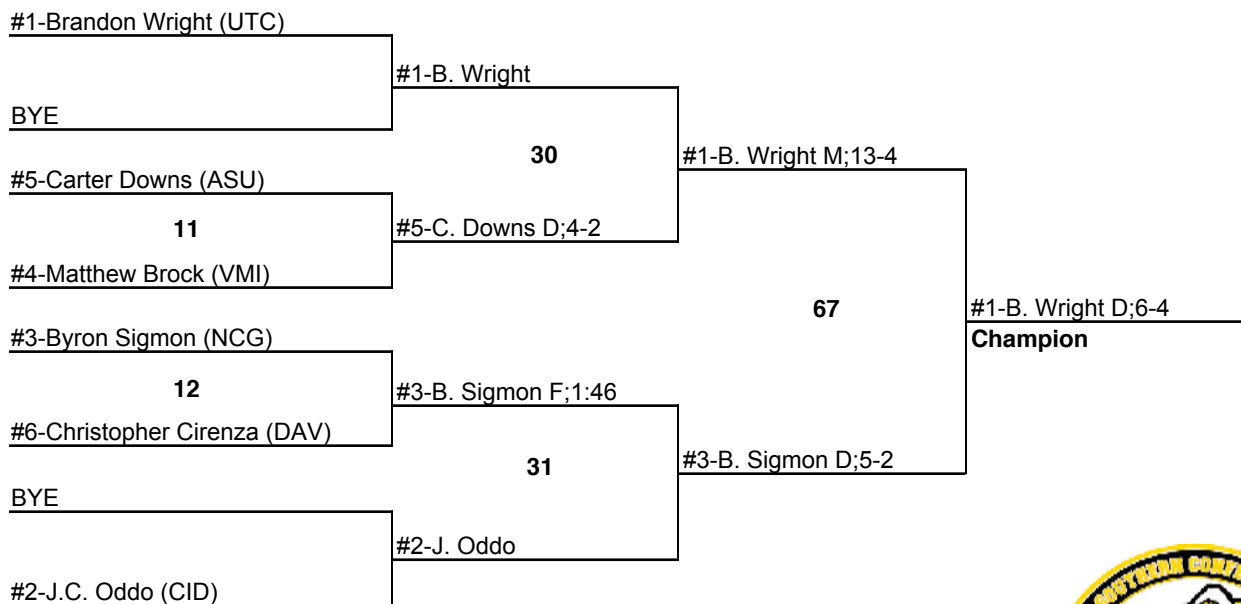

165

5 March 2011

2011 Southern Conference Wrestling Championships

174

5 March 2011

2011 Southern Conference Wrestling Championships

184

5 March 2011

2011 Southern Conference Wrestling Championships

197

5 March 2011

2011 Southern Conference Wrestling Championships

285

5 March 2011