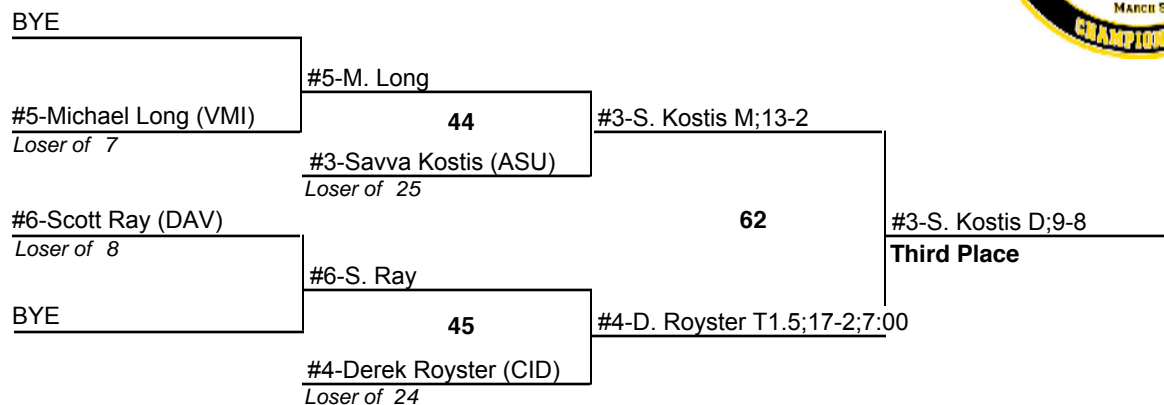

2011 Southern Conference Wrestling Championships

125

5 March 2011

2011 Southern Conference Wrestling Championships

133

5 March 2011

2011 Southern Conference Wrestling Championships

141

5 March 2011

2011 Southern Conference Wrestling Championships

149

5 March 2011

2011 Southern Conference Wrestling Championships

157

5 March 2011

2011 Southern Conference Wrestling Championships