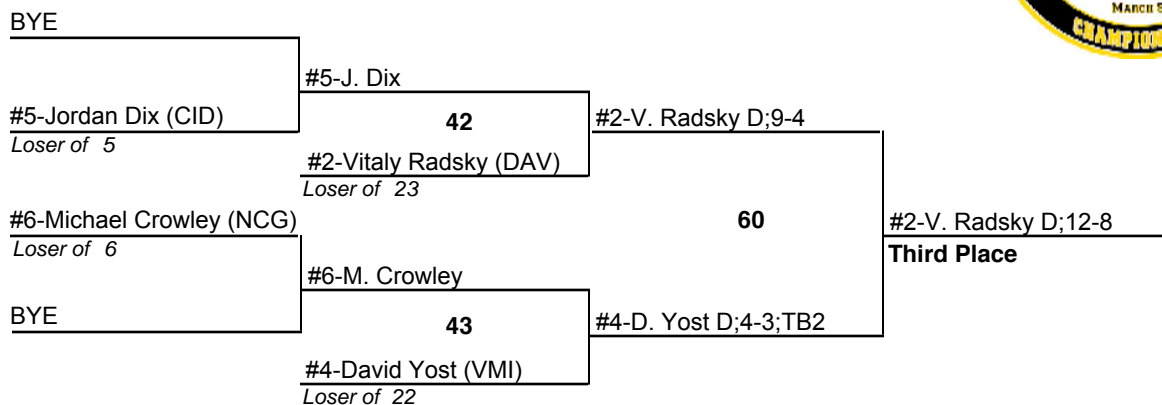

2011 Southern Conference Wrestling Championships

125

5 March 2011

2011 Southern Conference Wrestling Championships

133

5 March 2011

2011 Southern Conference Wrestling Championships

141

5 March 2011

2011 Southern Conference Wrestling Championships

149

5 March 2011

2011 Southern Conference Wrestling Championships

157

5 March 2011

2011 Southern Conference Wrestling Championships