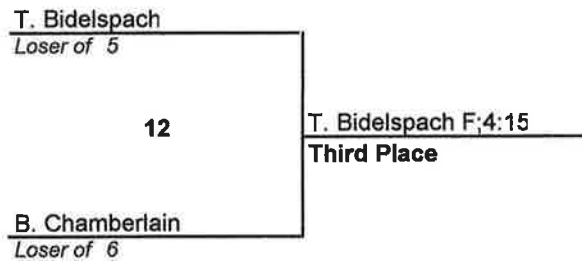

East Regional Championship - NCAA Dvn I
Team Standings

Plc	Score	School	CH	WB	1	2	3	4
1	88.0	Liberty	0	0	4	3	0	2
2	74.5	Gardner-Webb	0	0	4	1	2	2
3	52.5	Sacred Heart	0	0	0	4	1	3
4	48.5	Millersville	0	0	1	0	5	1
5	47.0	Campbell	0	0	1	2	2	2

East Regional Championship - NCAA Dvnr 1

125

6 March 2011