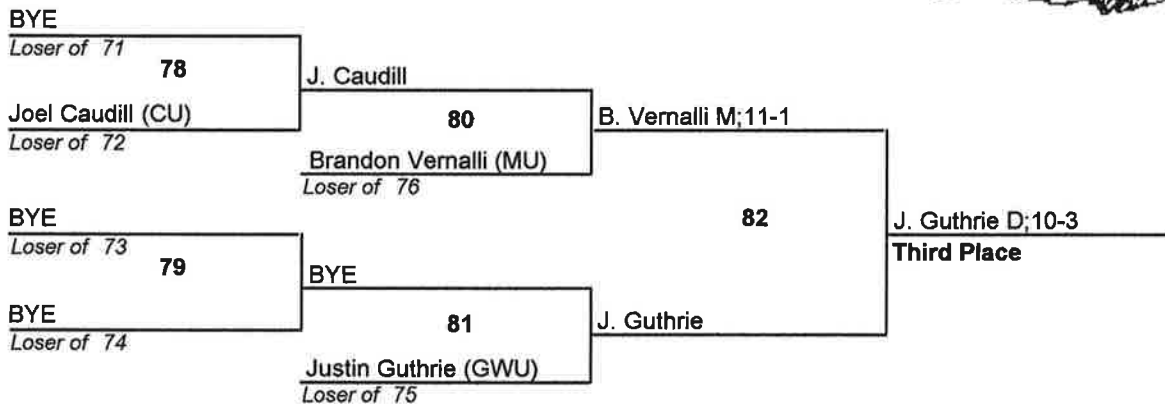

East Regional Championship - NCAA Dvn I

165

6 March 2011