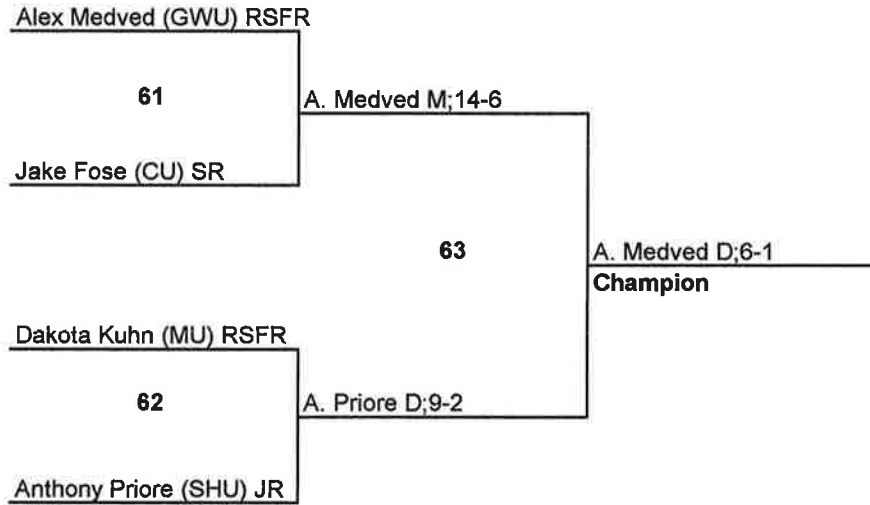

6 March 2011

East Regional Championship - NCAA Dvn I

149

6 March 2011

East Regional Championship - NCAA Dvn I

157

6 March 2011

East Regional Championship - NCAA Dvn I