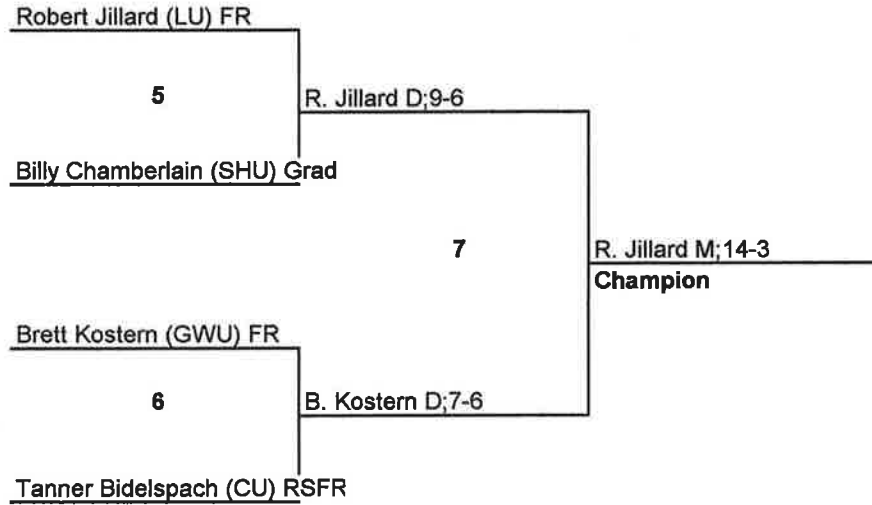

East Regional Championship - NCAA Dvn I
Team Standings

Plc	Score	School	CH	WB	1	2	3	4
1	88.0	Liberty	0	0	4	3	0	2
2	74.5	Gardner-Webb	0	0	4	1	2	2
3	52.5	Sacred Heart	0	0	0	4	1	3
4	48.5	Millersville	0	0	1	0	5	1
5	47.0	Campbell	0	0	1	2	2	2

East Regional Championship - NCAA Dvnr 1

125

6 March 2011

East Regional Championship - NCAA Dvn 1

133

6 March 2011

East Regional Championship - NCAA Dvn 1

141