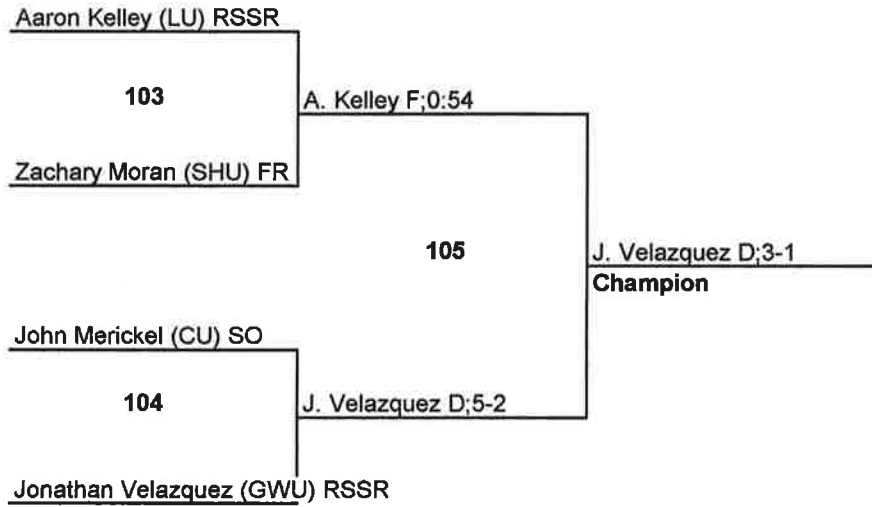

165

6 March 2011

East Regional Championship - NCAA Dvn I

174

6 March 2011

East Regional Championship - NCAA Dvn I

184

6 March 2011