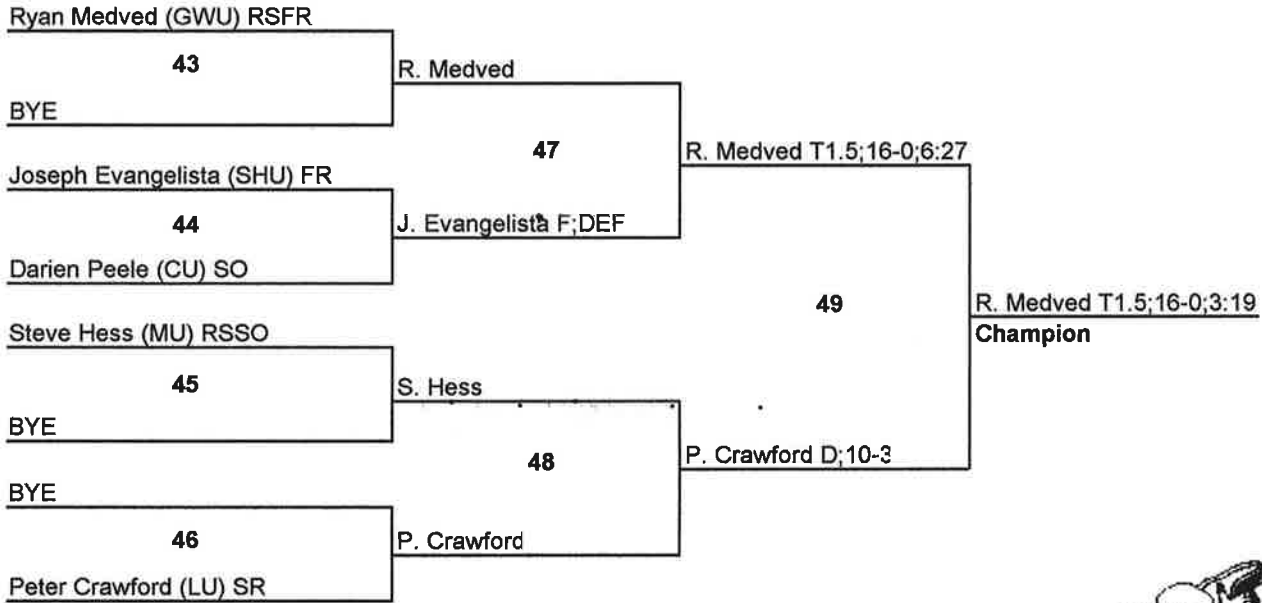

East Regional Championship - NCAA Dvn I

149

6 March 2011