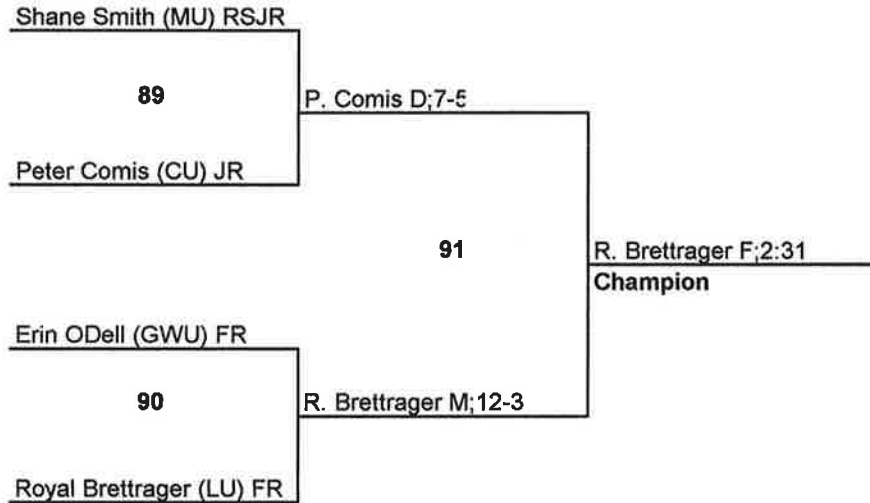

165

6 March 2011

East Regional Championship - NCAA Dvn I

174

6 March 2011

East Regional Championship - NCAA Dvn I

184

6 March 2011