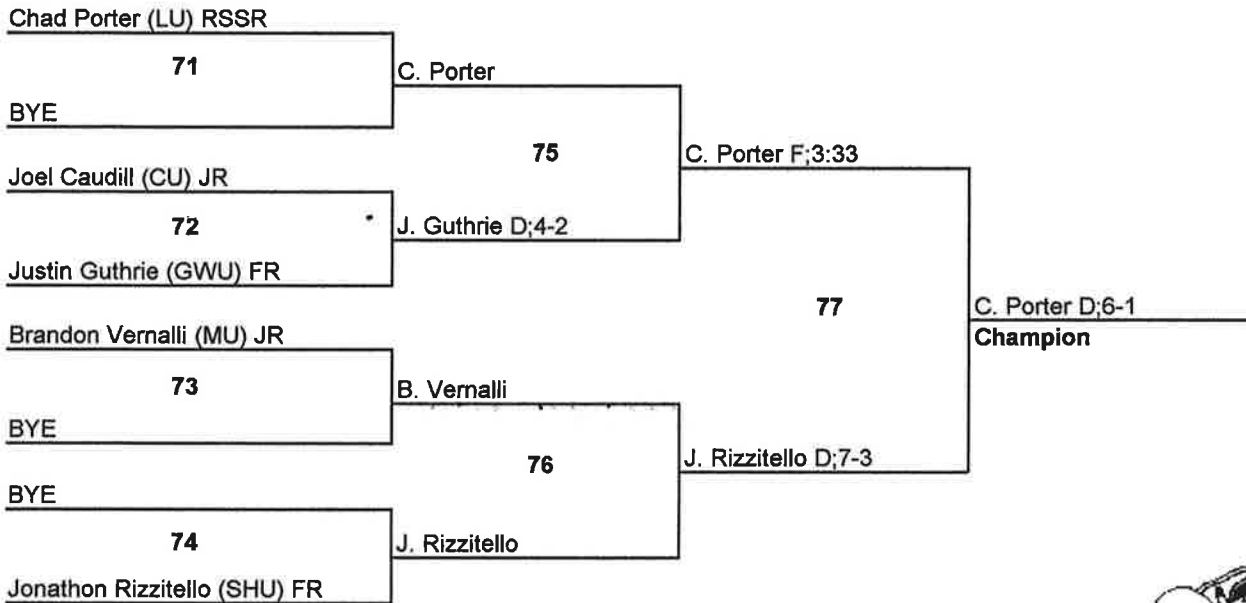

East Regional Championship - NCAA Dvn I

165

6 March 2011