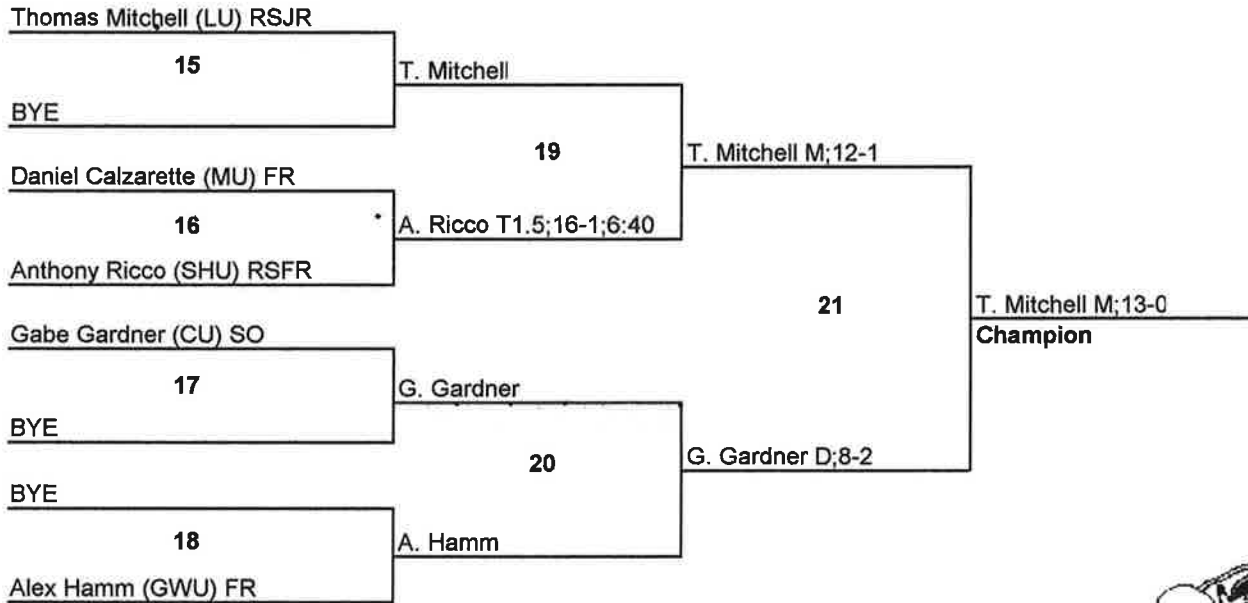

East Regional Championship - NCAA Dvnr 1

125

6 March 2011

East Regional Championship - NCAA Dvn 1

133

6 March 2011

East Regional Championship - NCAA Dvn 1

141