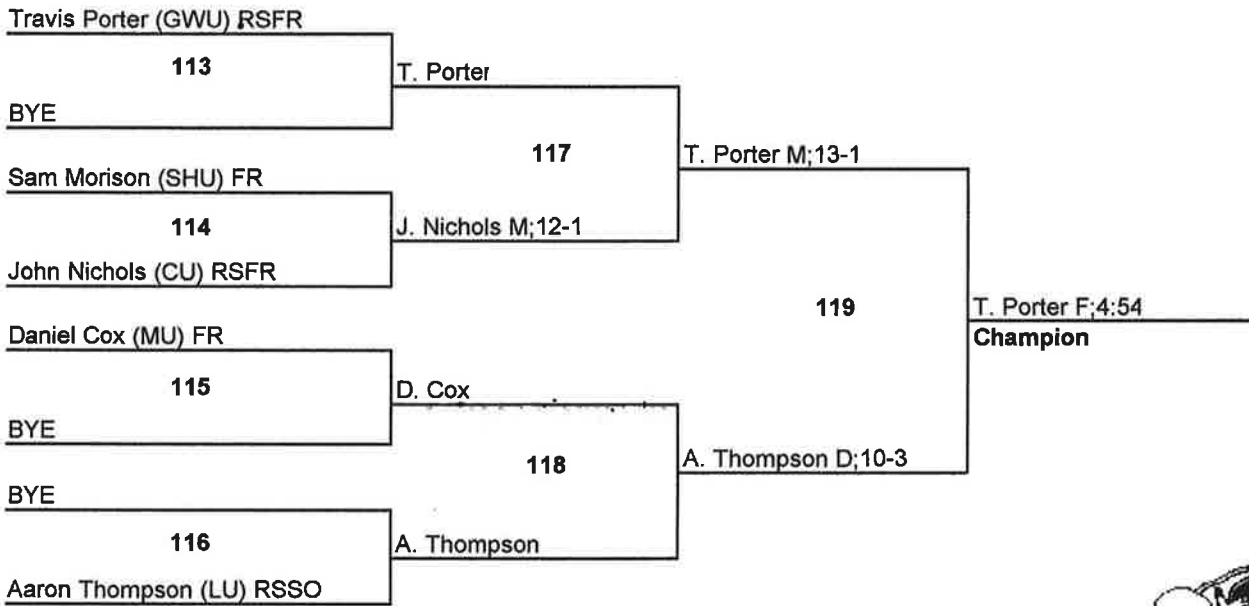

East Regional Championship - NCAA Dvn I

197

6 March 2011