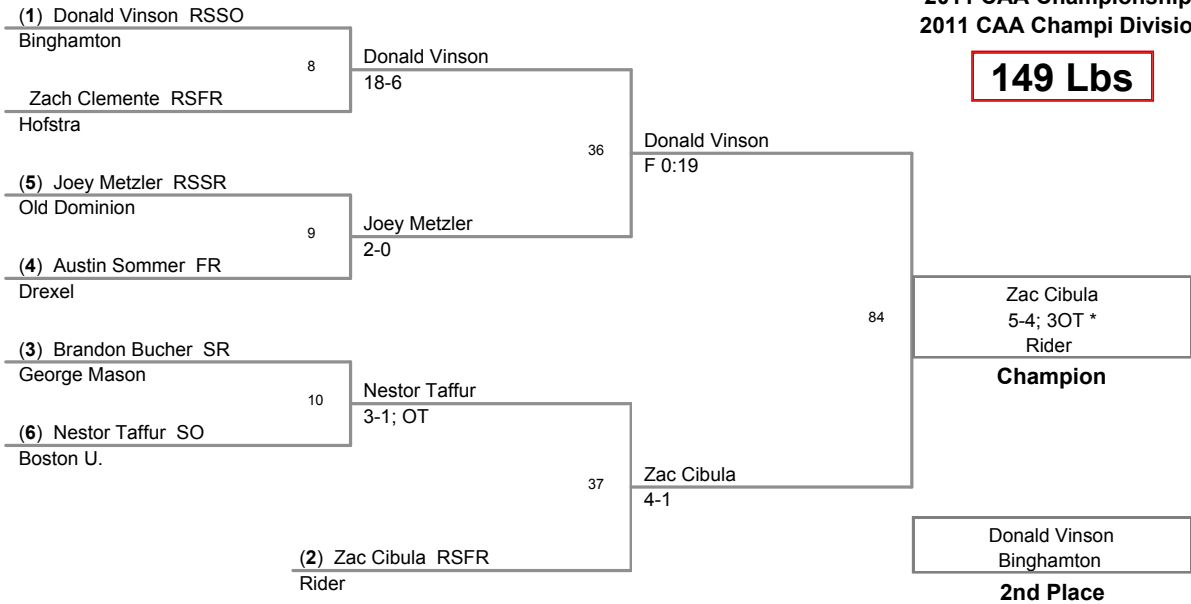

2011 CAA Championships
2011 CAA Champi Division

149 Lbs