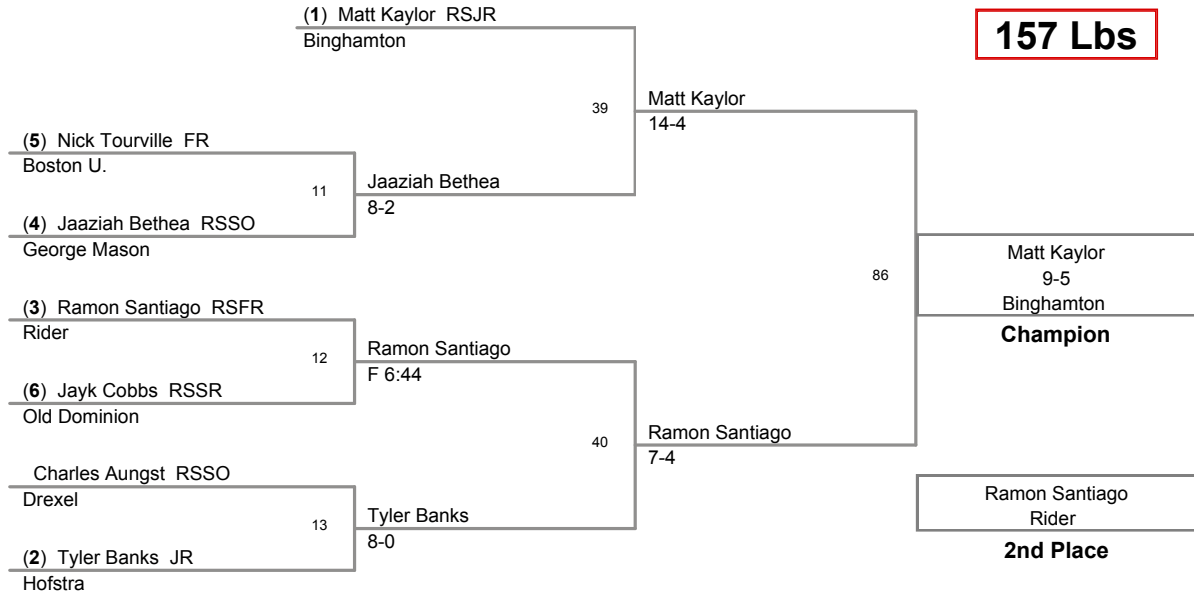

2011 CAA Championships
2011 CAA Champi Division

157 Lbs