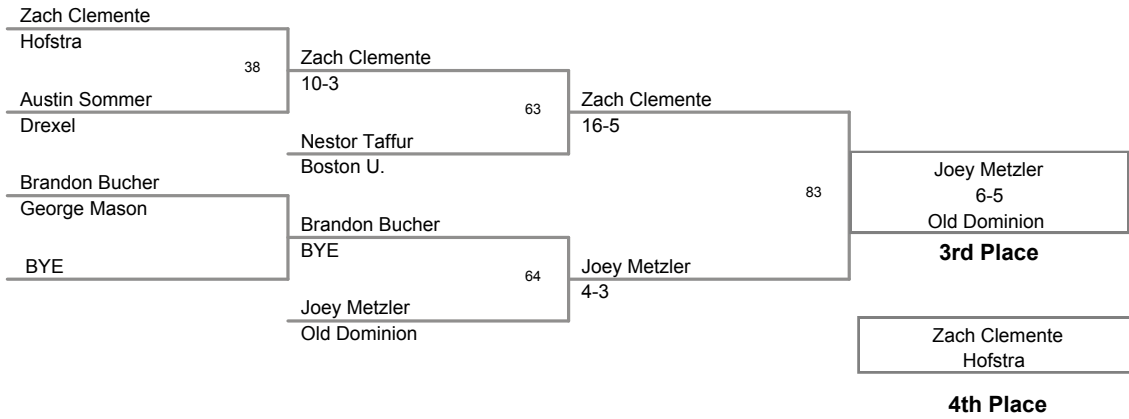

2011 CAA Championships
2011 CAA Champi Division

149 Lbs