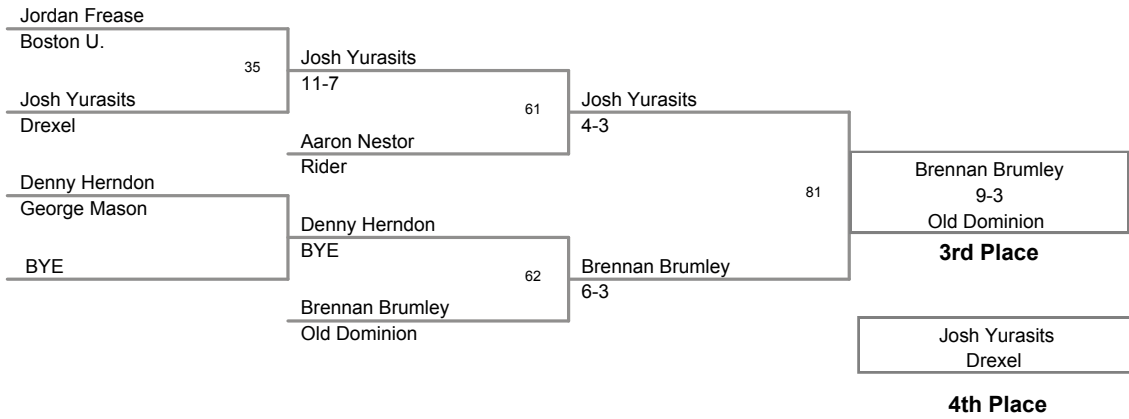

**Consolation Finals:**

125 Lbs: Chris McGinley, Boston U. **DEC** Derek Steeley, Binghamton **10-6**  
133 Lbs: Fred Santaite, Boston U. **DEC** Frank Cimato, Drexel **7-3**  
141 Lbs: Brennan Brumley, Old Dominion **DEC** Josh Yurasits, Drexel **9-3**  
149 Lbs: Joey Metzler, Old Dominion **DEC** Zach Clemente, Hofstra **6-5**  
157 Lbs: Tyler Banks, Hofstra **DEC** Jaaziah Bethea, George Mason **4-2**  
165 Lbs: Jim Resnick, Rider **DEC** Joe Booth, Drexel **3-1**  
174 Lbs: Rob Morrison, Rider **DEC** Tristan Warner, Old Dominion **6-3**  
184 Lbs: Joe Budi, Old Dominion **DEC** Brock Mantella, Boston U. **3-0**  
197 Lbs: Brandon Palik, Drexel **DEC** Matt Loew, Hofstra **8-3**  
285 Lbs: Grant Chapman, Old Dominion **DEC** Evan Craig, Rider **3-1**

2011 CAA Championships  
2011 CAA Champi Division

**125 Lbs**

2011 CAA Championships  
2011 CAA Champi Division

**133 Lbs**

2011 CAA Championships  
2011 CAA Champi Division

**141 Lbs**

2011 CAA Championships  
2011 CAA Champi Division