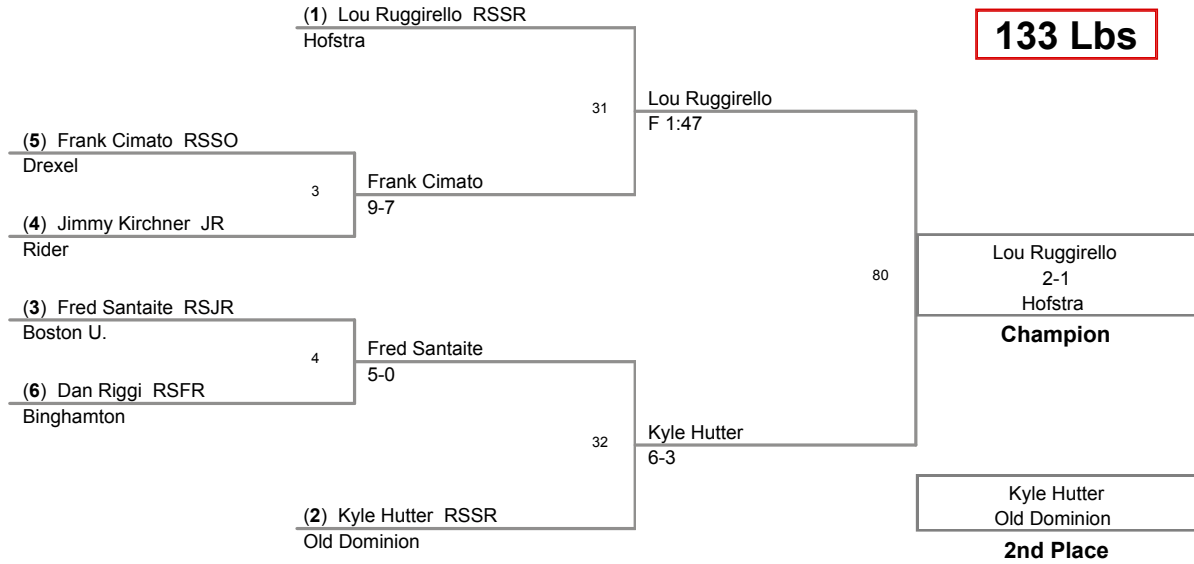

2011 CAA Championships
2011 CAA Champi Division

133 Lbs