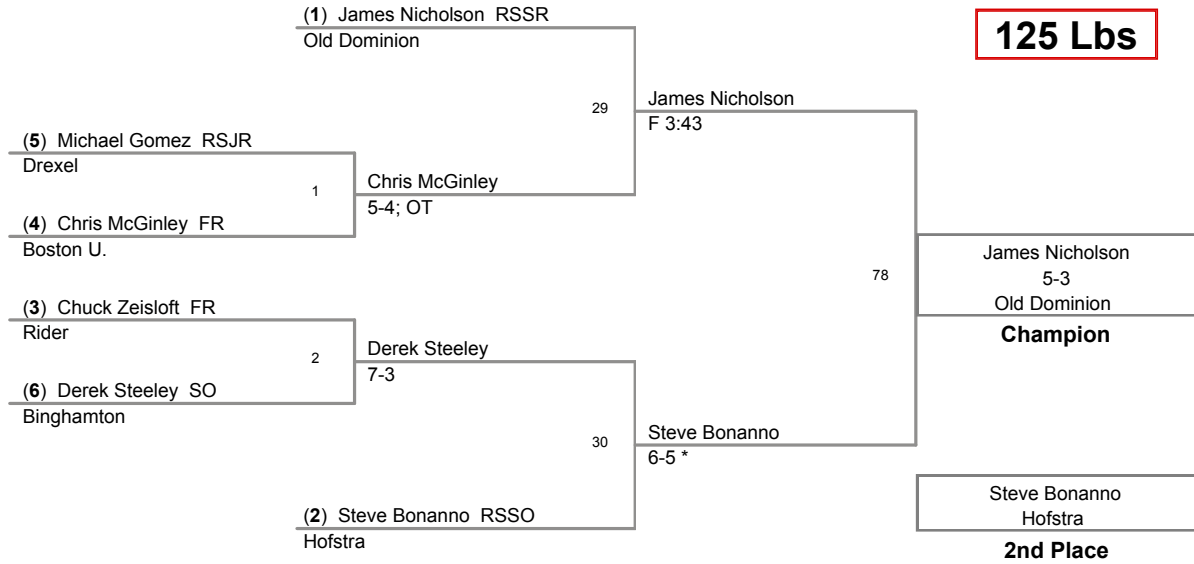

Plc	Points	Team	CH	CONS
1	94	Hofstra	-	-
2	78.5	Binghamton	-	-
3	52.5	Old Dominion	-	-
4	46	Boston U.	-	-
5	43.5	Rider	-	-
6	25.5	Drexel	-	-
7	6	George Mason	-	-

MOW: 149 Zac Cibula - Rider

Championship Finals:

125 Lbs: James Nicholson, Old Dominion **DEC** Steve Bonanno, Hofstra **5-3**
133 Lbs: Lou Ruggirello, Hofstra **DEC** Kyle Hutter, Old Dominion **2-1**
141 Lbs: Anwar Goeres, Binghamton **DEC** Vincente Varela, Hofstra **8-6**
149 Lbs: Zac Cibula, Rider **DEC** Donald Vinson, Binghamton **5-4; 3OT ***
157 Lbs: Matt Kaylor, Binghamton **DEC** Ramon Santiago, Rider **9-5**
165 Lbs: Justin Lister, Binghamton **DEC** Paul Gillespie, Hofstra **3-1**
174 Lbs: Ryan Patrovich, Hofstra **DEC** Hunter Meys, Boston U. **5-4**
184 Lbs: Ben Clymer, Hofstra **DEC** Nathan Schiedel, Binghamton **4-3**
197 Lbs: John Hall, Boston U. **MAJOR** John Paris, Binghamton **11-2**
285 Lbs: Paul Snyder, Hofstra **DEC** Jack Callender, Drexel **11-5**

Consolation Finals:

125 Lbs: Chris McGinley, Boston U. **DEC** Derek Steeley, Binghamton **10-6**
133 Lbs: Fred Santaite, Boston U. **DEC** Frank Cimato, Drexel **7-3**
141 Lbs: Brennan Brumley, Old Dominion **DEC** Josh Yurasits, Drexel **9-3**
149 Lbs: Joey Metzler, Old Dominion **DEC** Zach Clemente, Hofstra **6-5**
157 Lbs: Tyler Banks, Hofstra **DEC** Jaaziah Bethea, George Mason **4-2**
165 Lbs: Jim Resnick, Rider **DEC** Joe Booth, Drexel **3-1**
174 Lbs: Rob Morrison, Rider **DEC** Tristan Warner, Old Dominion **6-3**
184 Lbs: Joe Budi, Old Dominion **DEC** Brock Mantella, Boston U. **3-0**
197 Lbs: Brandon Palik, Drexel **DEC** Matt Loew, Hofstra **8-3**
285 Lbs: Grant Chapman, Old Dominion **DEC** Evan Craig, Rider **3-1**

2011 CAA Championships
2011 CAA Champi Division

125 Lbs