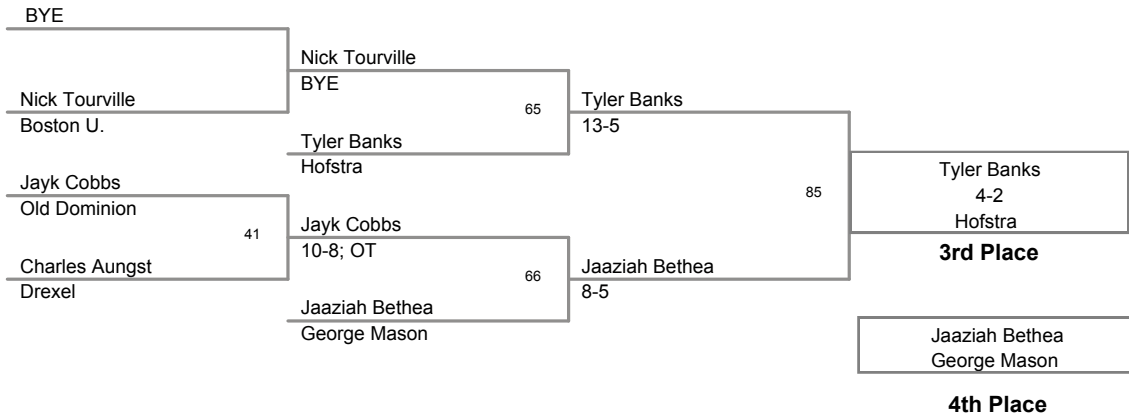

2011 CAA Championships
2011 CAA Champi Division

157 Lbs