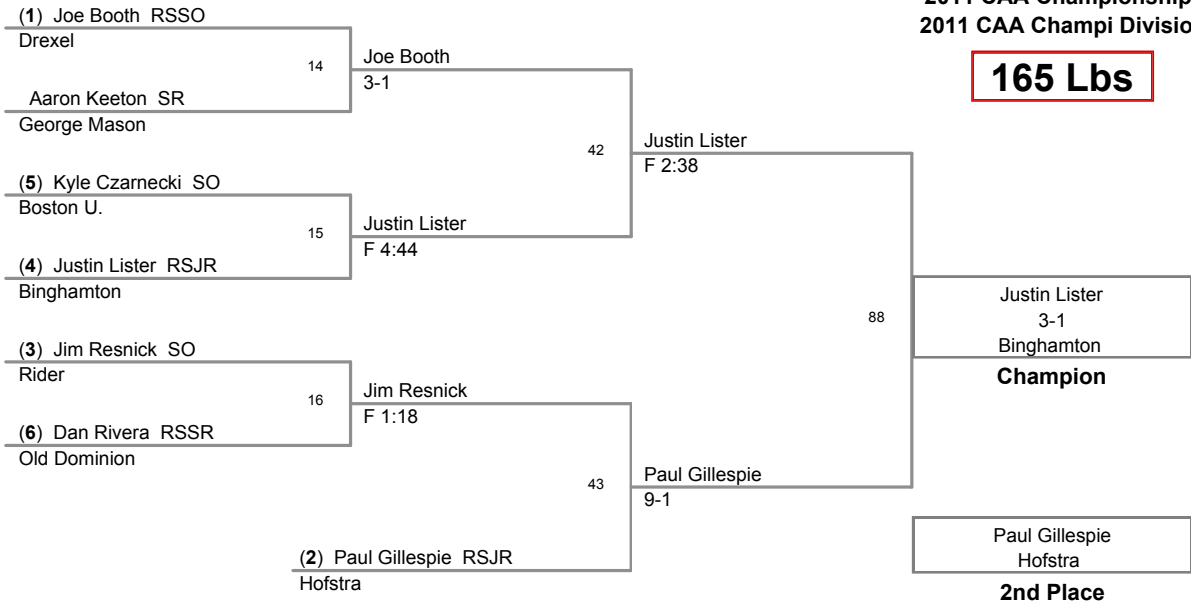

**149 Lbs**

2011 CAA Championships  
2011 CAA Champi Division

**157 Lbs**

2011 CAA Championships  
2011 CAA Champi Division

**165 Lbs**

2011 CAA Championships  
2011 CAA Champi Division

**174 Lbs**

2011 CAA Championships  
2011 CAA Champi Division