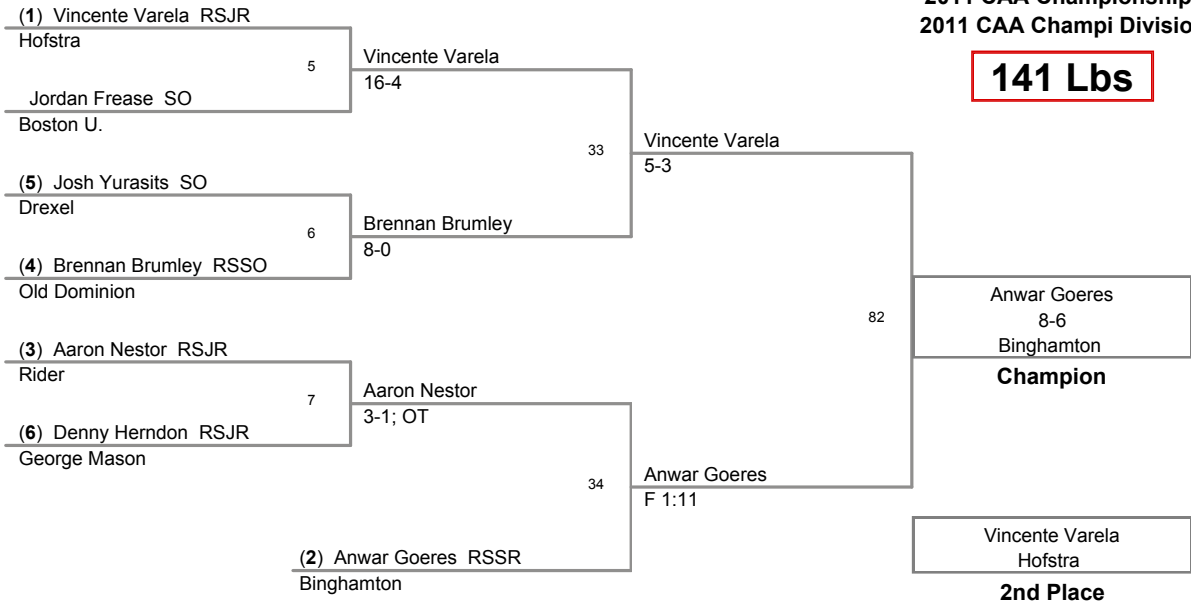

2011 CAA Championships  
2011 CAA Champi Division

**125 Lbs**

2011 CAA Championships  
2011 CAA Champi Division

**133 Lbs**

2011 CAA Championships  
2011 CAA Champi Division

**141 Lbs**

2011 CAA Championships  
2011 CAA Champi Division