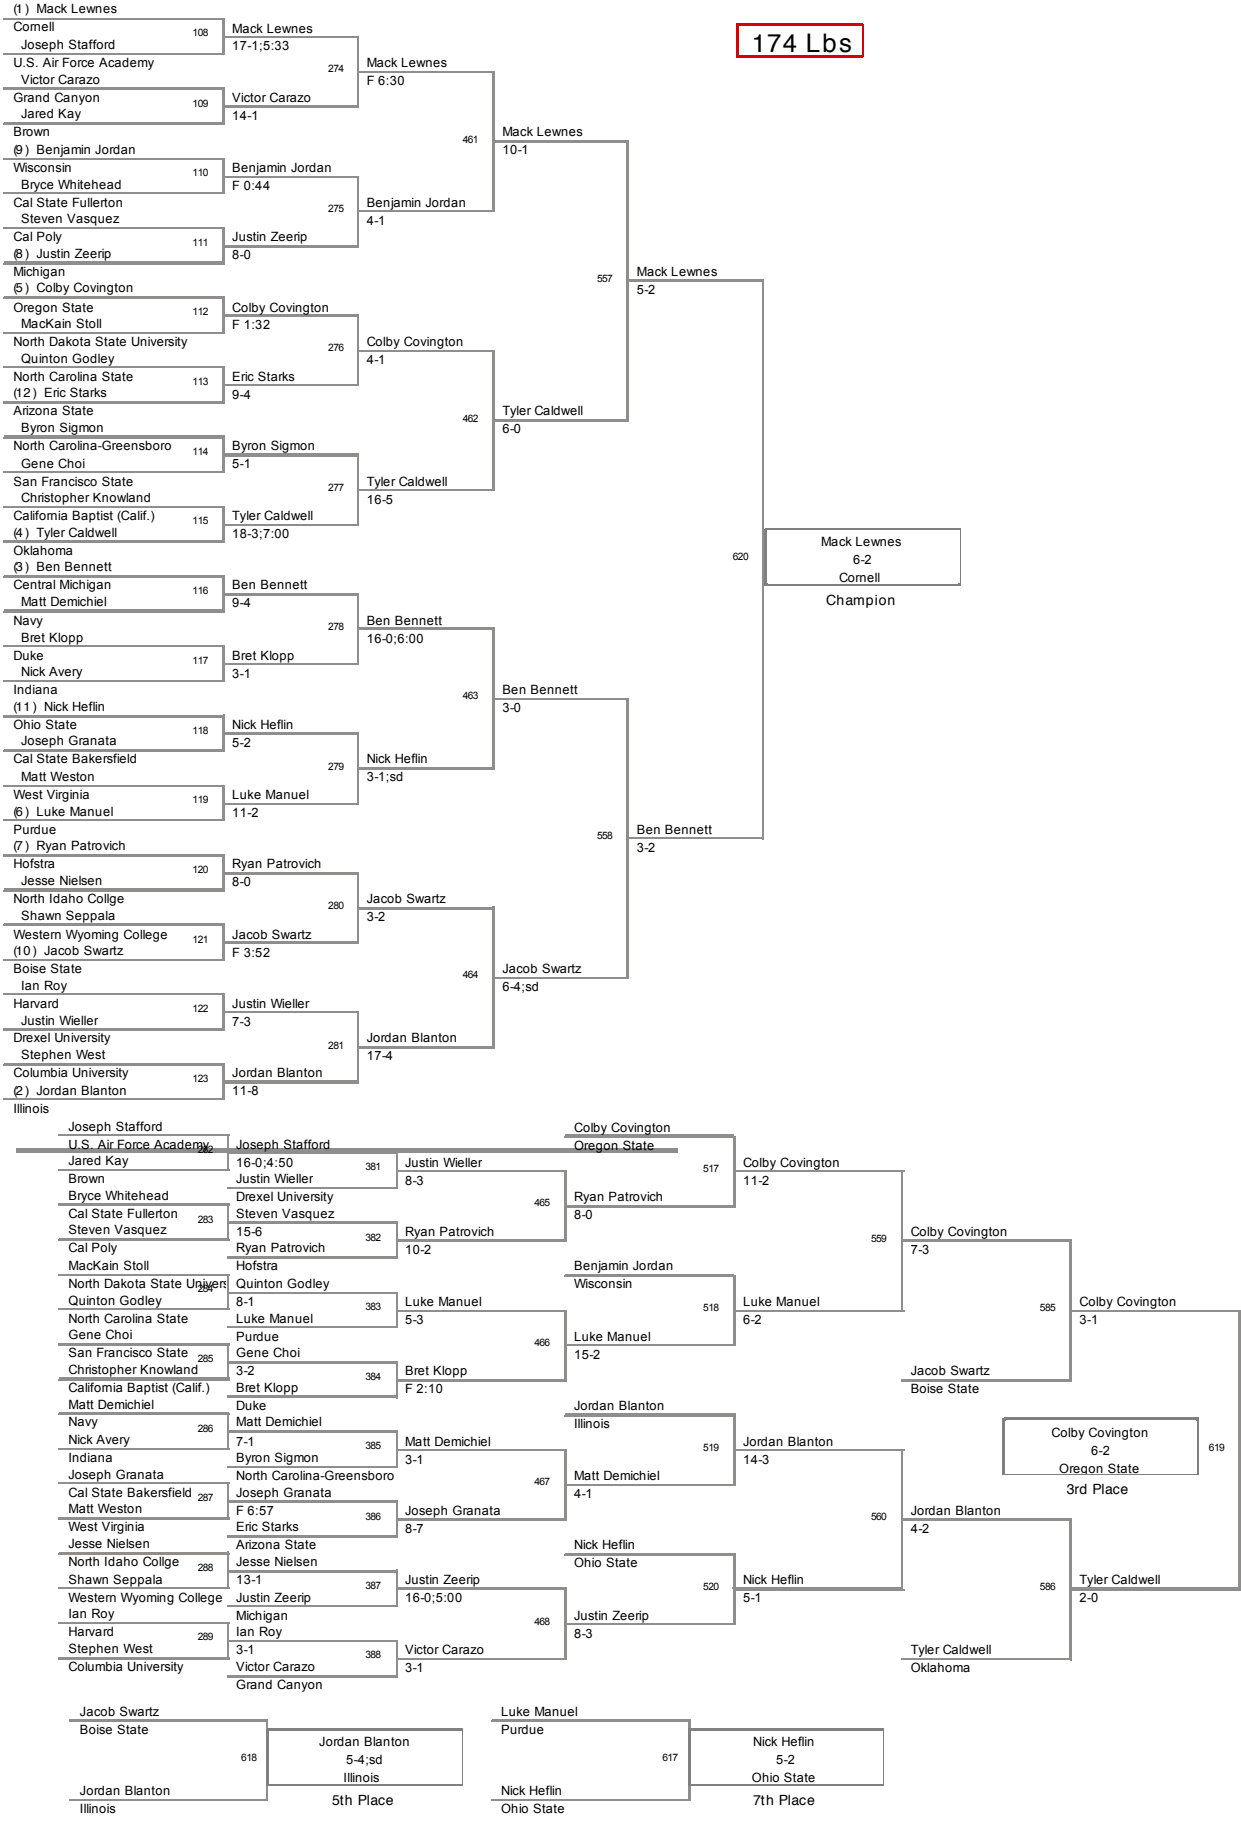

Plc	Points	Team	CH	CONS
1	140.0	Cornell	-	-
2	101.5	Wisconsin	-	-
3	100.0	Boise State	-	-
4	99.0	Oklahoma	-	-
5	91.0	Illinois	-	-
6	86.5	Michigan	-	-
7	74.5	Virginia Tech	-	-
8	68.5	Cal State Bakersfield	-	-
8	68.5	Purdue	-	-
10	66.5	Oregon State	-	-
11	65.0	Hofstra	-	-
12	63.5	Arizona State	-	-
12	63.5	Ohio State	-	-
14	59.5	Cal Poly	-	-
15	57.0	Central Michigan	-	-
16	54.0	Indiana	-	-
17	50.0	Harvard	-	-
18	46.0	Navy	-	-
18	46.0	North Carolina-Greensboro	-	-
20	33.0	Drexel University	-	-
21	27.0	Utah Valley University	-	-
22	23.0	U.S. Air Force Academy	-	-
23	20.0	West Virginia	-	-
24	19.5	Columbia University	-	-
24	19.5	North Dakota State University	-	-
26	16.0	North Idaho Collge	-	-
27	12.5	Grand Canyon	-	-
28	10.5	San Francisco State	-	-
29	8.5	Cal State Fullerton	-	-
30	8.0	Duke	-	-
31	7.0	Brown	-	-
32	6.0	California Baptist (Calif.)	-	-
33	5.0	Southern Illinois Edwardsville	-	-
34	3.5	North Carolina State	-	-
35	3.0	Western Wyoming College	-	-
36	2.5	Dickinson State (N.D.)	-	-

125 Lbs

133 Lbs

133 Lbs

141 Lbs

141 Lbs

149 Lbs

157 Lbs

157 Lbs

165 Lbs

165 Lbs

174 Lbs

184 Lbs

184 Lbs

197 Lbs

285 Lbs