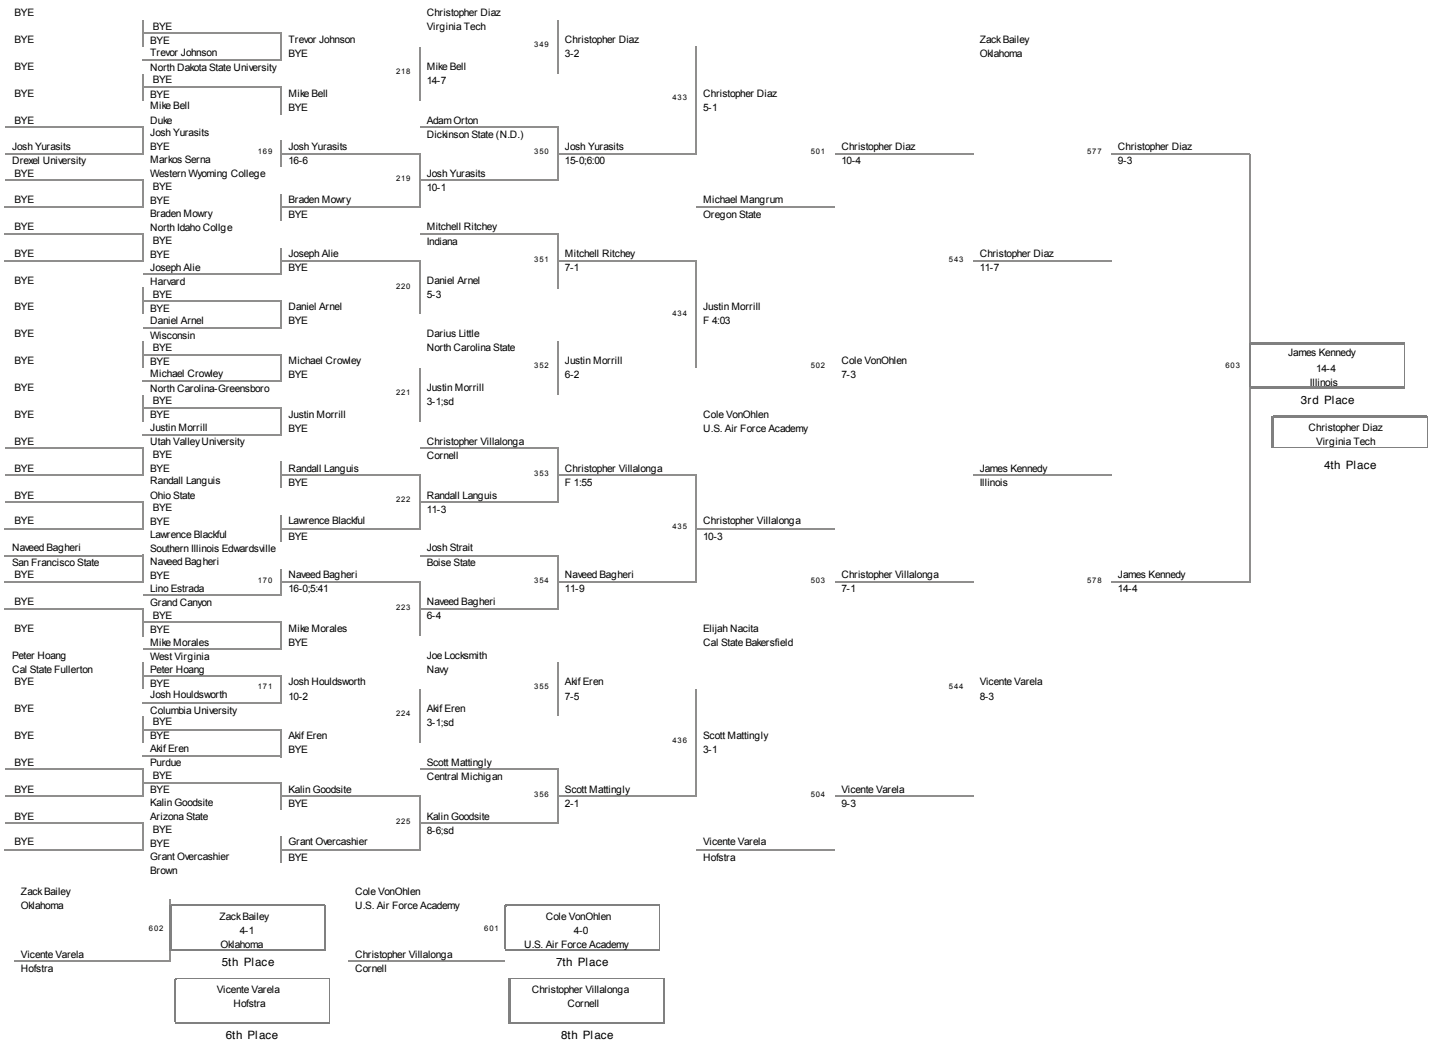

Plc	Points	Team	CH	CONS
1	140.0	Cornell	-	-
2	101.5	Wisconsin	-	-
3	100.0	Boise State	-	-
4	99.0	Oklahoma	-	-
5	91.0	Illinois	-	-
6	86.5	Michigan	-	-
7	74.5	Virginia Tech	-	-
8	68.5	Cal State Bakersfield	-	-
8	68.5	Purdue	-	-
10	66.5	Oregon State	-	-
11	65.0	Hofstra	-	-
12	63.5	Arizona State	-	-
12	63.5	Ohio State	-	-
14	59.5	Cal Poly	-	-
15	57.0	Central Michigan	-	-
16	54.0	Indiana	-	-
17	50.0	Harvard	-	-
18	46.0	Navy	-	-
18	46.0	North Carolina-Greensboro	-	-
20	33.0	Drexel University	-	-
21	27.0	Utah Valley University	-	-
22	23.0	U.S. Air Force Academy	-	-
23	20.0	West Virginia	-	-
24	19.5	Columbia University	-	-
24	19.5	North Dakota State University	-	-
26	16.0	North Idaho Collge	-	-
27	12.5	Grand Canyon	-	-
28	10.5	San Francisco State	-	-
29	8.5	Cal State Fullerton	-	-
30	8.0	Duke	-	-
31	7.0	Brown	-	-
32	6.0	California Baptist (Calif.)	-	-
33	5.0	Southern Illinois Edwardsville	-	-
34	3.5	North Carolina State	-	-
35	3.0	Western Wyoming College	-	-
36	2.5	Dickinson State (N.D.)	-	-

125 Lbs

133 Lbs

133 Lbs

141 Lbs

141 Lbs

149 Lbs

157 Lbs

157 Lbs

165 Lbs

165 Lbs

174 Lbs

184 Lbs

184 Lbs

197 Lbs

285 Lbs