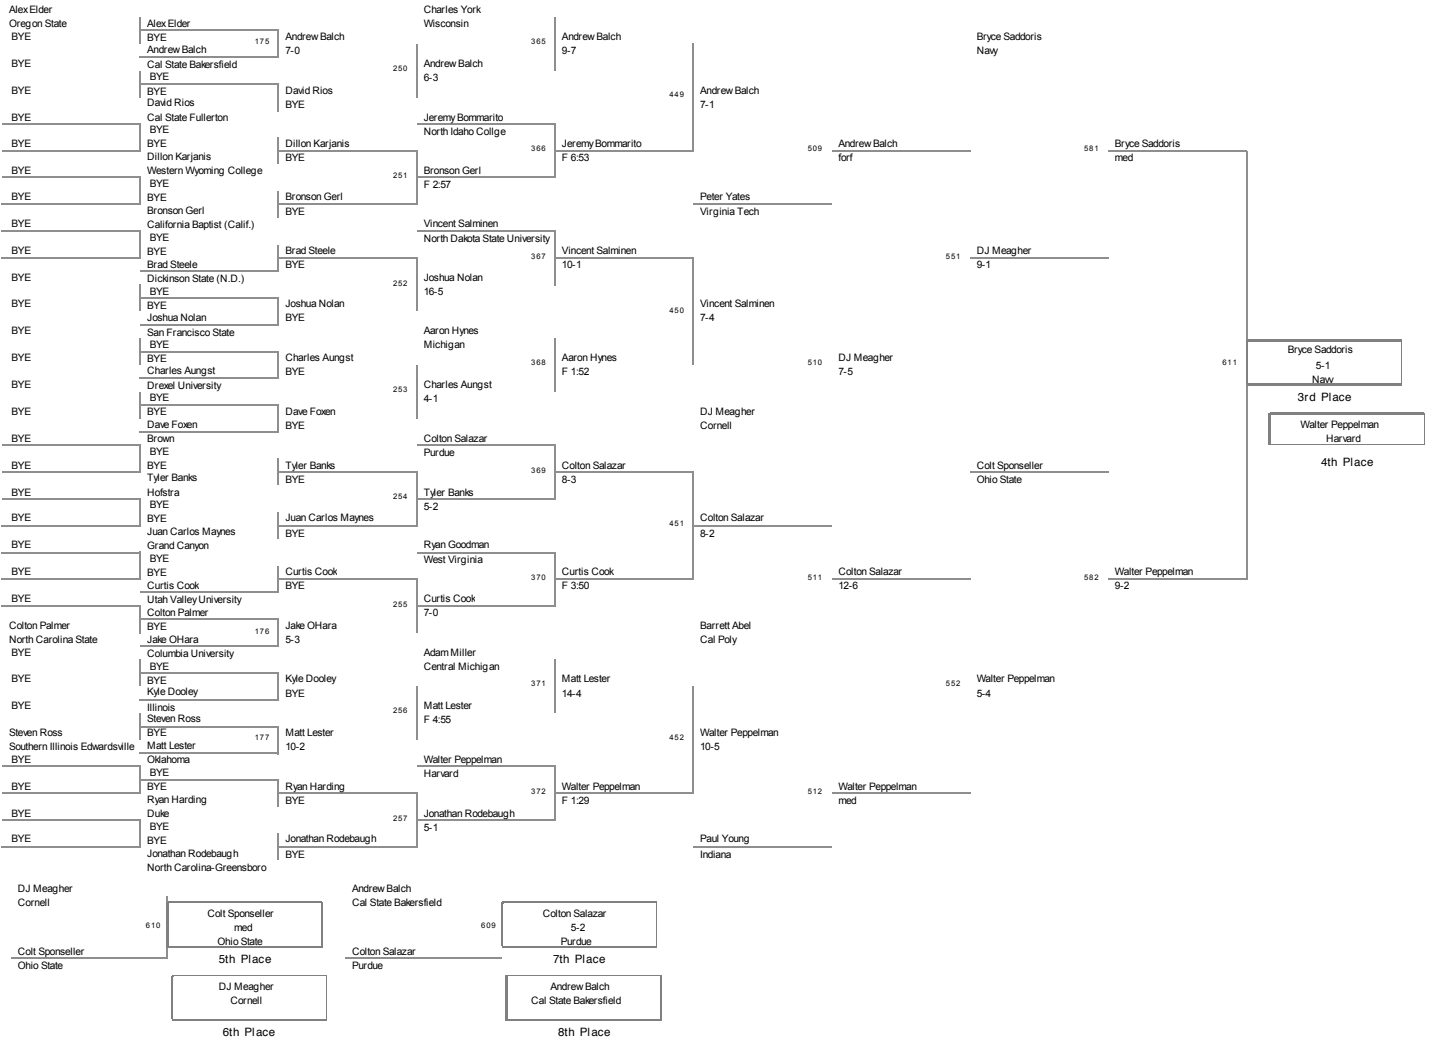

Plc	Points	Team	CH	CONS
1	140.0	Cornell	-	-
2	101.5	Wisconsin	-	-
3	100.0	Boise State	-	-
4	99.0	Oklahoma	-	-
5	91.0	Illinois	-	-
6	86.5	Michigan	-	-
7	74.5	Virginia Tech	-	-
8	68.5	Cal State Bakersfield	-	-
8	68.5	Purdue	-	-
10	66.5	Oregon State	-	-
11	65.0	Hofstra	-	-
12	63.5	Arizona State	-	-
12	63.5	Ohio State	-	-
14	59.5	Cal Poly	-	-
15	57.0	Central Michigan	-	-
16	54.0	Indiana	-	-
17	50.0	Harvard	-	-
18	46.0	Navy	-	-
18	46.0	North Carolina-Greensboro	-	-
20	33.0	Drexel University	-	-
21	27.0	Utah Valley University	-	-
22	23.0	U.S. Air Force Academy	-	-
23	20.0	West Virginia	-	-
24	19.5	Columbia University	-	-
24	19.5	North Dakota State University	-	-
26	16.0	North Idaho Collge	-	-
27	12.5	Grand Canyon	-	-
28	10.5	San Francisco State	-	-
29	8.5	Cal State Fullerton	-	-
30	8.0	Duke	-	-
31	7.0	Brown	-	-
32	6.0	California Baptist (Calif.)	-	-
33	5.0	Southern Illinois Edwardsville	-	-
34	3.5	North Carolina State	-	-
35	3.0	Western Wyoming College	-	-
36	2.5	Dickinson State (N.D.)	-	-

125 Lbs

133 Lbs

133 Lbs

141 Lbs

141 Lbs

149 Lbs

157 Lbs

157 Lbs

165 Lbs

165 Lbs

174 Lbs

184 Lbs

184 Lbs

197 Lbs

285 Lbs