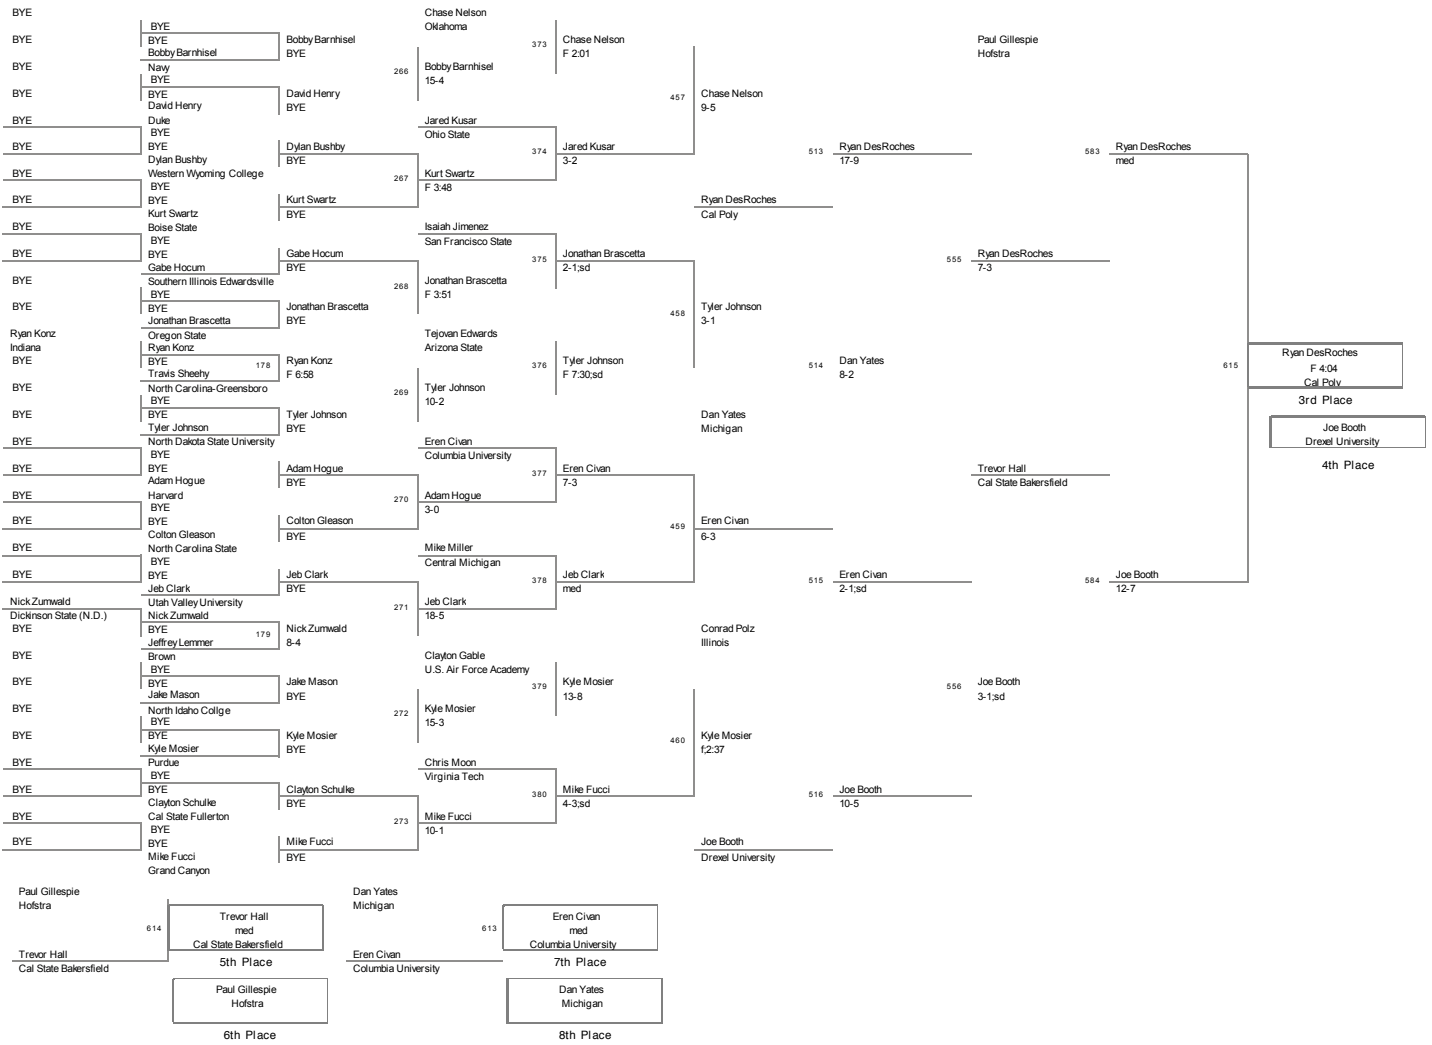

Plc	Points	Team	CH	CONS
1	140.0	Cornell	-	-
2	101.5	Wisconsin	-	-
3	100.0	Boise State	-	-
4	99.0	Oklahoma	-	-
5	91.0	Illinois	-	-
6	86.5	Michigan	-	-
7	74.5	Virginia Tech	-	-
8	68.5	Cal State Bakersfield	-	-
8	68.5	Purdue	-	-
10	66.5	Oregon State	-	-
11	65.0	Hofstra	-	-
12	63.5	Arizona State	-	-
12	63.5	Ohio State	-	-
14	59.5	Cal Poly	-	-
15	57.0	Central Michigan	-	-
16	54.0	Indiana	-	-
17	50.0	Harvard	-	-
18	46.0	Navy	-	-
18	46.0	North Carolina-Greensboro	-	-
20	33.0	Drexel University	-	-
21	27.0	Utah Valley University	-	-
22	23.0	U.S. Air Force Academy	-	-
23	20.0	West Virginia	-	-
24	19.5	Columbia University	-	-
24	19.5	North Dakota State University	-	-
26	16.0	North Idaho Collge	-	-
27	12.5	Grand Canyon	-	-
28	10.5	San Francisco State	-	-
29	8.5	Cal State Fullerton	-	-
30	8.0	Duke	-	-
31	7.0	Brown	-	-
32	6.0	California Baptist (Calif.)	-	-
33	5.0	Southern Illinois Edwardsville	-	-
34	3.5	North Carolina State	-	-
35	3.0	Western Wyoming College	-	-
36	2.5	Dickinson State (N.D.)	-	-

125 Lbs

133 Lbs

133 Lbs

141 Lbs

141 Lbs

149 Lbs

157 Lbs

157 Lbs

165 Lbs

165 Lbs

174 Lbs

184 Lbs

184 Lbs

197 Lbs

285 Lbs