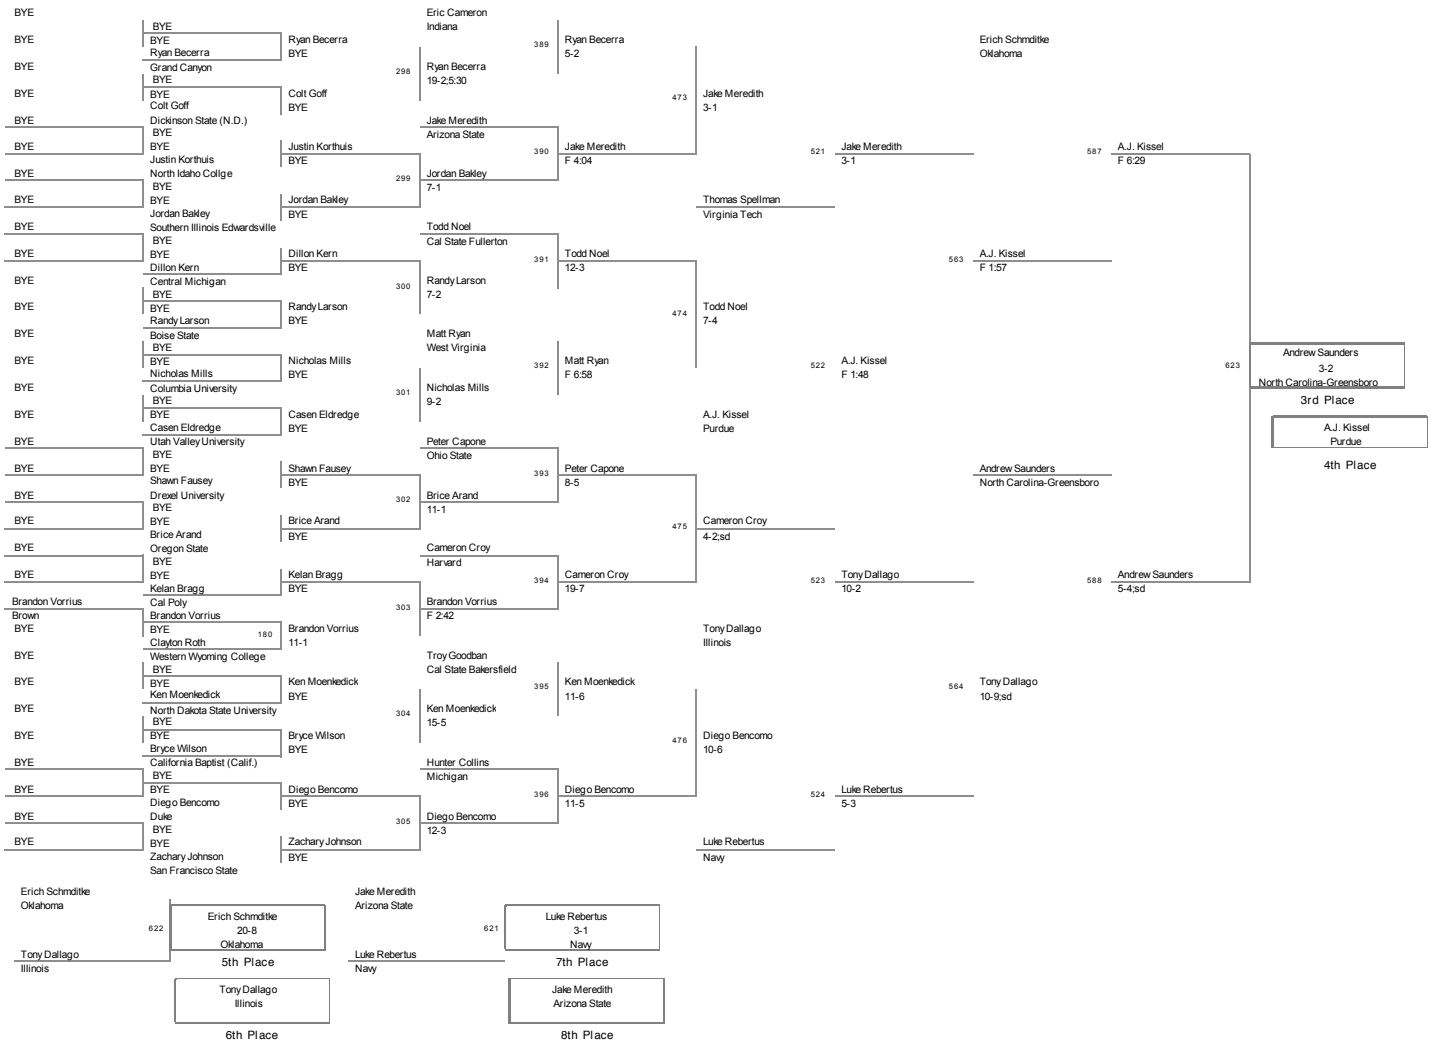

Plc	Points	Team	CH	CONS
1	140.0	Cornell	-	-
2	101.5	Wisconsin	-	-
3	100.0	Boise State	-	-
4	99.0	Oklahoma	-	-
5	91.0	Illinois	-	-
6	86.5	Michigan	-	-
7	74.5	Virginia Tech	-	-
8	68.5	Cal State Bakersfield	-	-
8	68.5	Purdue	-	-
10	66.5	Oregon State	-	-
11	65.0	Hofstra	-	-
12	63.5	Arizona State	-	-
12	63.5	Ohio State	-	-
14	59.5	Cal Poly	-	-
15	57.0	Central Michigan	-	-
16	54.0	Indiana	-	-
17	50.0	Harvard	-	-
18	46.0	Navy	-	-
18	46.0	North Carolina-Greensboro	-	-
20	33.0	Drexel University	-	-
21	27.0	Utah Valley University	-	-
22	23.0	U.S. Air Force Academy	-	-
23	20.0	West Virginia	-	-
24	19.5	Columbia University	-	-
24	19.5	North Dakota State University	-	-
26	16.0	North Idaho Collge	-	-
27	12.5	Grand Canyon	-	-
28	10.5	San Francisco State	-	-
29	8.5	Cal State Fullerton	-	-
30	8.0	Duke	-	-
31	7.0	Brown	-	-
32	6.0	California Baptist (Calif.)	-	-
33	5.0	Southern Illinois Edwardsville	-	-
34	3.5	North Carolina State	-	-
35	3.0	Western Wyoming College	-	-
36	2.5	Dickinson State (N.D.)	-	-

125 Lbs

133 Lbs

133 Lbs

141 Lbs

141 Lbs

149 Lbs

157 Lbs

157 Lbs

165 Lbs

165 Lbs

174 Lbs

184 Lbs

184 Lbs

197 Lbs

285 Lbs