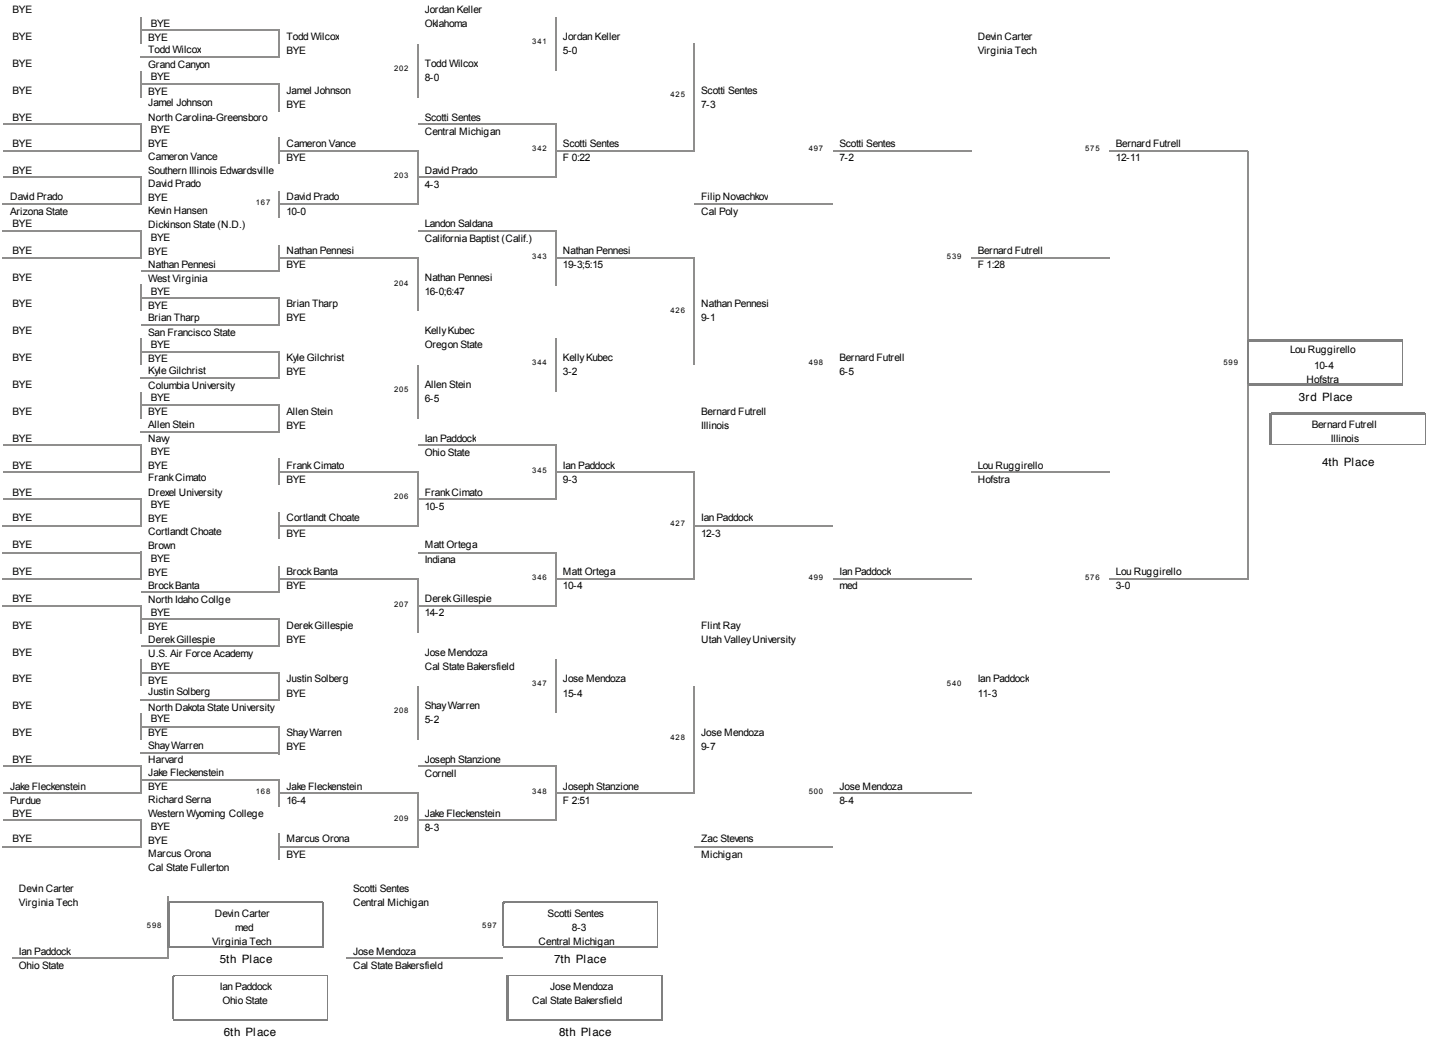

Plc	Points	Team	CH	CONS
1	140.0	Cornell	-	-
2	101.5	Wisconsin	-	-
3	100.0	Boise State	-	-
4	99.0	Oklahoma	-	-
5	91.0	Illinois	-	-
6	86.5	Michigan	-	-
7	74.5	Virginia Tech	-	-
8	68.5	Cal State Bakersfield	-	-
8	68.5	Purdue	-	-
10	66.5	Oregon State	-	-
11	65.0	Hofstra	-	-
12	63.5	Arizona State	-	-
12	63.5	Ohio State	-	-
14	59.5	Cal Poly	-	-
15	57.0	Central Michigan	-	-
16	54.0	Indiana	-	-
17	50.0	Harvard	-	-
18	46.0	Navy	-	-
18	46.0	North Carolina-Greensboro	-	-
20	33.0	Drexel University	-	-
21	27.0	Utah Valley University	-	-
22	23.0	U.S. Air Force Academy	-	-
23	20.0	West Virginia	-	-
24	19.5	Columbia University	-	-
24	19.5	North Dakota State University	-	-
26	16.0	North Idaho Collge	-	-
27	12.5	Grand Canyon	-	-
28	10.5	San Francisco State	-	-
29	8.5	Cal State Fullerton	-	-
30	8.0	Duke	-	-
31	7.0	Brown	-	-
32	6.0	California Baptist (Calif.)	-	-
33	5.0	Southern Illinois Edwardsville	-	-
34	3.5	North Carolina State	-	-
35	3.0	Western Wyoming College	-	-
36	2.5	Dickinson State (N.D.)	-	-

125 Lbs

133 Lbs

133 Lbs

141 Lbs

141 Lbs

149 Lbs

157 Lbs

157 Lbs

165 Lbs

165 Lbs

174 Lbs

184 Lbs

184 Lbs

197 Lbs

285 Lbs